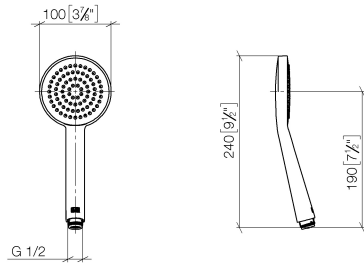

**Hand shower - Champagne (22kt Gold)**

IMO

28 015 979

- COMPACT RAIN, max. flow rate 15 l/min (at 3 bar)
- with anti-scale system
- spray head Ø 100mm
- 1/2" connection

Intrinsic protection against back flow.

## Hand shower - Champagne (22kt Gold)

---

IMO

28 015 979

28 015 979

mm [inches]

### Flow rate chart