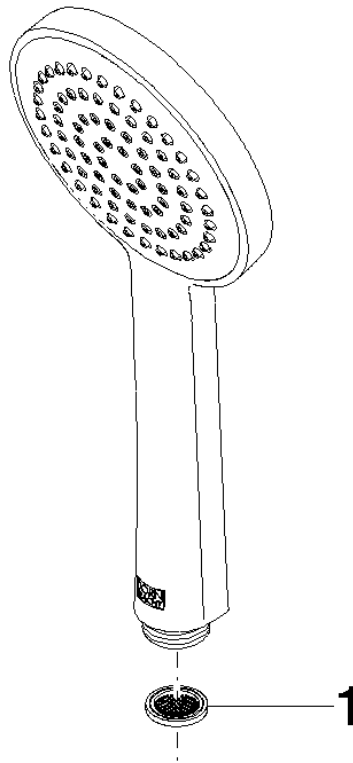

28 015 979

Parts for other finishes can be found here: [Chrome](#)

Spare parts list

No.	Item Number	Name	Quantity used	Delivery time
1	09 23 01 039 90	sieve	1	2