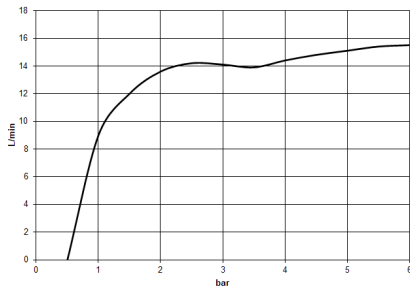

**Hand shower - Champagne (22kt Gold)**

IMO

28 015 979

- COMPACT RAIN, max. flow rate 15 l/min (at 3 bar)
- with anti-scale system
- spray head Ø 100mm
- 1/2" connection

Intrinsic protection against back flow.

## Hand shower - Champagne (22kt Gold)

---

IMO

28 015 979

28 015 979

mm [inches]

### Flow rate chart