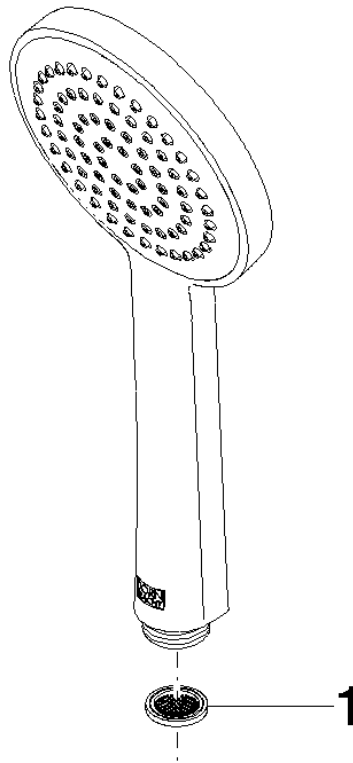

28 015 979

- COMPACT RAIN, max. flow rate 15 l/min (at 3 bar)
- with anti-scale system
- spray head Ø 100mm
- 1/2" connection

Intrinsic protection against back flow.

Fits: IMO, LULU, MADISON, MEM, TARA, CL.1, LISSÉ, VAIA, META, CYO

	Brushed Chrome	28 015 979-93
	Chrome	28 015 979-00
	Chrome	28 015 979-00 0010
	Brushed Platinum	28 015 979-06
	Brushed Platinum	28 015 979-06 0010
	Platinum	28 015 979-08
	Platinum	28 015 979-08 0010
	Dark Chrome	28 015 979-19
	Dark Chrome	28 015 979-19 0010
	Light Gold	28 015 979-26 0010
	Light Gold	28 015 979-26
	Brushed Light Gold	28 015 979-27
	Brushed Light Gold	28 015 979-27 0010
	Brushed Durabrass (23kt Gold)	28 015 979-28
	Brushed Durabrass (23kt Gold)	28 015 979-28 0010
	Matte Black	28 015 979-33
	Matte Black	28 015 979-33 0010
	Brushed Bronze	28 015 979-42 0010
	Brushed Bronze	28 015 979-42
	Brushed Champagne (22kt Gold)	28 015 979-46 0010
	Brushed Champagne (22kt Gold)	28 015 979-46
	Champagne (22kt Gold)	28 015 979-47
	Champagne (22kt Gold)	28 015 979-47 0010
	Brushed Chrome	28 015 979-93 0010
	Brushed Dark Platinum	28 015 979-99
	Brushed Dark Platinum	28 015 979-99 0010

Hand shower - Brushed Chrome

IMO

28 015 979

28 015 979

mm [inches]

Flow rate chart

Certificates

DVGW_DW-6517DN0129. WRAS_2009011. LGA_29981.

28 015 979

Parts for other finishes can be found here: [Chrome](#)

Spare parts list

No.	Item Number	Name	Quantity used	Delivery time
1	09 23 01 039 90	sieve	1	2