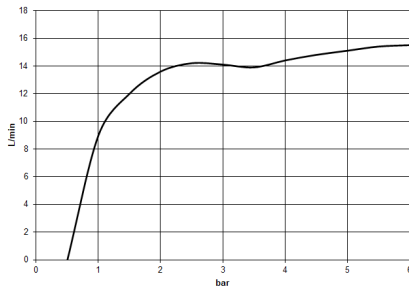

Hand shower - Brushed Chrome

IMO

28 015 979

28 015 979

mm [inches]

Flow rate chart

Certificates

DVGW_DW-6517DN0129. WRAS_2009011. LGA_29981.