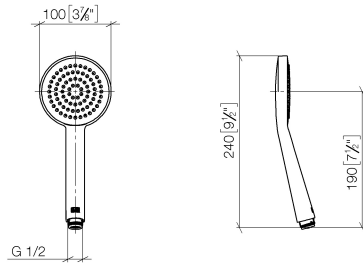

28 015 979

- COMPACT RAIN, max. flow rate 15 l/min (at 3 bar)
- with anti-scale system
- spray head Ø 100mm
- 1/2" connection

Intrinsic protection against back flow.

Fits: IMO, LULU, MADISON, MEM, TARA, CL.1, LISSÉ, VAIA, META, CYO

Hand shower - Brushed Chrome

IMO

28 015 979

28 015 979

mm [inches]

Flow rate chart

Certificates

DVGW_DW-6517DN0129. WRAS_2009011. LGA_29981.