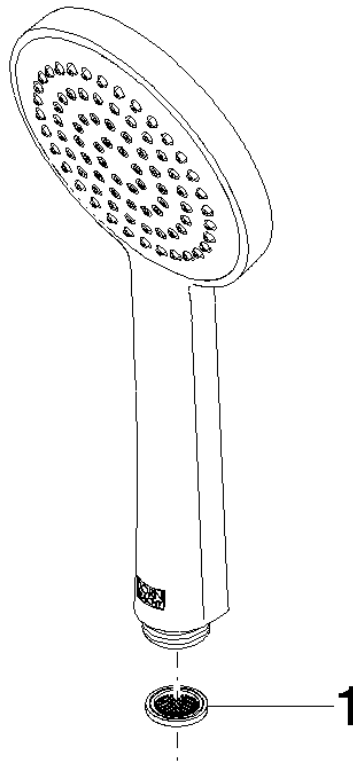

Hand shower - Brushed Dark Platinum

IMO

28 015 979

- COMPACT RAIN, max. flow rate 15 l/min (at 3 bar)
- with anti-scale system
- spray head Ø 100mm
- 1/2" connection

Intrinsic protection against back flow.

Fits: IMO, LULU, MADISON, MEM, TARA,
CL.1, LISSÉ, VAIA, META, CYO

	Brushed Dark Platinum	28 015 979-99
	Chrome	28 015 979-00
	Chrome	28 015 979-00 0010
	Brushed Platinum	28 015 979-06
	Brushed Platinum	28 015 979-06 0010
	Platinum	28 015 979-08
	Platinum	28 015 979-08 0010
	Dark Chrome	28 015 979-19
	Dark Chrome	28 015 979-19 0010
	Light Gold	28 015 979-26 0010
	Light Gold	28 015 979-26
	Brushed Light Gold	28 015 979-27
	Brushed Light Gold	28 015 979-27 0010
	Brushed Durabrass (23kt Gold)	28 015 979-28
	Brushed Durabrass (23kt Gold)	28 015 979-28 0010
	Matte Black	28 015 979-33
	Matte Black	28 015 979-33 0010
	Brushed Bronze	28 015 979-42 0010
	Brushed Bronze	28 015 979-42
	Brushed Champagne (22kt Gold)	28 015 979-46 0010
	Brushed Champagne (22kt Gold)	28 015 979-46
	Champagne (22kt Gold)	28 015 979-47
	Champagne (22kt Gold)	28 015 979-47 0010
	Brushed Chrome	28 015 979-93
	Brushed Chrome	28 015 979-93 0010
	Brushed Dark Platinum	28 015 979-99 0010

Hand shower - Brushed Dark Platinum

IMO

28 015 979

28 015 979

mm [inches]

Flow rate chart

Certificates

DVGW_DW-6517DN0129. WRAS_2009011. LGA_29981.

28 015 979

Parts for other finishes can be found here: [Chrome](#)

Spare parts list

No.	Item Number	Name	Quantity used	Delivery time
1	09 23 01 039 90	sieve	1	2