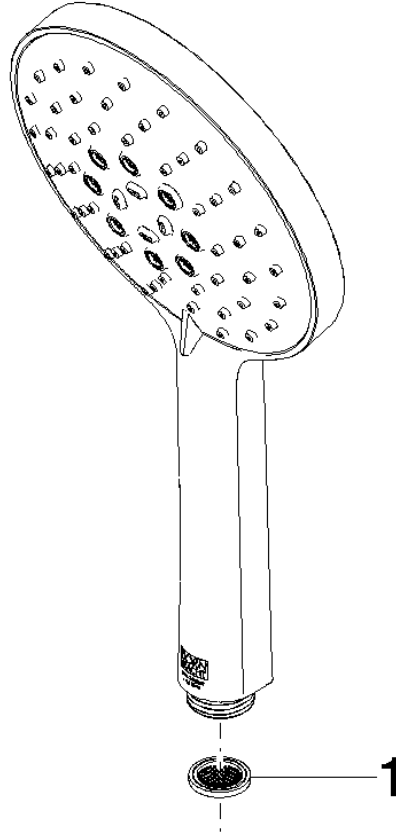

## Hand shower FlowReduce - Brushed Platinum

IMO

28 016 979

- Three or five settings: COMPACT RAIN, COMPACT SOFT FLOW, COMPACT AQUAPRESSURE FLOW, max. flow rate 6.8 l/min (at 3 bar)
- with anti-scale system
- spray head Ø 130 mm
- 1/2" connection
- This product can help a building meet the requirements of Green Building Rating Systems, e.g. LEED®, BREEAM®, DGNB

Intrinsic protection against back flow.

Fits: IMO, LULU, MADISON, MEM, TARA, CL.1, LISSÉ, VAIA, META, CYO

	Brushed Platinum	28 016 979-06 0010
	Chrome	28 016 979-00
	Chrome	28 016 979-00 0010
	Brushed Platinum	28 016 979-06
	Platinum	28 016 979-08 0010
	Platinum	28 016 979-08
	Dark Chrome	28 016 979-19
	Dark Chrome	28 016 979-19 0010
	Light Gold	28 016 979-26
	Light Gold	28 016 979-26 0010
	Brushed Light Gold	28 016 979-27 0010
	Brushed Light Gold	28 016 979-27
	Brushed Durabrass (23kt Gold)	28 016 979-28
	Brushed Durabrass (23kt Gold)	28 016 979-28 0010
	Matte Black	28 016 979-33 0010
	Matte Black	28 016 979-33
	Brushed Bronze	28 016 979-42
	Brushed Bronze	28 016 979-42 0010
	Brushed Champagne (22kt Gold)	28 016 979-46 0010
	Brushed Champagne (22kt Gold)	28 016 979-46
	Champagne (22kt Gold)	28 016 979-47
	Champagne (22kt Gold)	28 016 979-47 0010
	Brushed Chrome	28 016 979-93
	Brushed Chrome	28 016 979-93 0010
	Brushed Dark Platinum	28 016 979-99 0010
	Brushed Dark Platinum	28 016 979-99

## Hand shower FlowReduce - Brushed Platinum

---

IMO

28 016 979

28 016 979

mm [inches]

Flow rate chart

Certificates

DVGW\_DW-  
6517DN0129.

LGA\_29982.

IAPMO\_4976 (4).

28 016 979

Parts for other finishes can be found here: [Chrome](#)

Spare parts list

No.	Item Number	Name	Quantity used	Delivery time
1	09 23 01 039 90	sieve	1	2