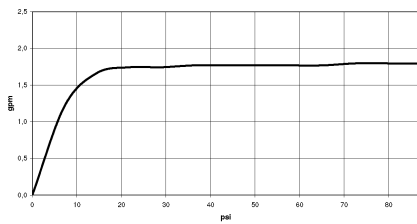

## Hand shower FlowReduce - Brushed Platinum

IMO

28 016 979

- Three or five settings: COMPACT RAIN, COMPACT SOFT FLOW, COMPACT AQUAPRESSURE FLOW, max. flow rate 6.8 l/min (at 3 bar)
- with anti-scale system
- spray head Ø 130 mm
- 1/2" connection
- This product can help a building meet the requirements of Green Building Rating Systems, e.g. LEED®, BREEAM®, DGNB

## Hand shower FlowReduce - Brushed Platinum

---

IMO

28 016 979

28 016 979

mm [inches]

Flow rate chart

Certificates