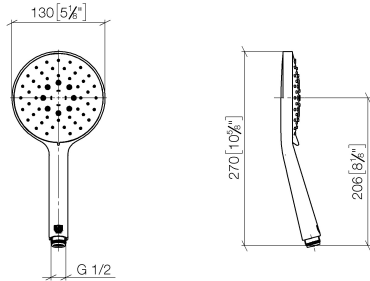

## Hand shower FlowReduce - Brushed Platinum

IMO

28 016 979

- Three or five settings: COMPACT RAIN, COMPACT SOFT FLOW, COMPACT AQUAPRESSURE FLOW, max. flow rate 6.8 l/min (at 3 bar)
- with anti-scale system
- spray head Ø 130 mm
- 1/2" connection
- This product can help a building meet the requirements of Green Building Rating Systems, e.g. LEED®, BREEAM®, DGNB

Intrinsic protection against back flow.

Fits: IMO, LULU, MADISON, MEM, TARA, CL.1, LISSÉ, VAIA, META, CYO

	Brushed Platinum	28 016 979-06 0010
	Chrome	28 016 979-00
	Chrome	28 016 979-00 0010
	Brushed Platinum	28 016 979-06
	Platinum	28 016 979-08 0010
	Platinum	28 016 979-08
	Dark Chrome	28 016 979-19
	Dark Chrome	28 016 979-19 0010
	Light Gold	28 016 979-26
	Light Gold	28 016 979-26 0010
	Brushed Light Gold	28 016 979-27 0010
	Brushed Light Gold	28 016 979-27
	Brushed Durabrass (23kt Gold)	28 016 979-28
	Brushed Durabrass (23kt Gold)	28 016 979-28 0010
	Matte Black	28 016 979-33 0010
	Matte Black	28 016 979-33
	Brushed Bronze	28 016 979-42
	Brushed Bronze	28 016 979-42 0010
	Brushed Champagne (22kt Gold)	28 016 979-46 0010
	Brushed Champagne (22kt Gold)	28 016 979-46
	Champagne (22kt Gold)	28 016 979-47
	Champagne (22kt Gold)	28 016 979-47 0010
	Brushed Chrome	28 016 979-93
	Brushed Chrome	28 016 979-93 0010
	Brushed Dark Platinum	28 016 979-99 0010
	Brushed Dark Platinum	28 016 979-99

## Hand shower FlowReduce - Brushed Platinum

---

IMO

28 016 979

28 016 979

mm [inches]

Flow rate chart

Certificates

DVGW\_DW-  
6517DN0129.

LGA\_29982.

IAPMO\_4976 (4).

28 016 979

Parts for other finishes can be found here: [Chrome](#)

Spare parts list

No.	Item Number	Name	Quantity used	Delivery time
1	09 23 01 039 90	sieve	1	2