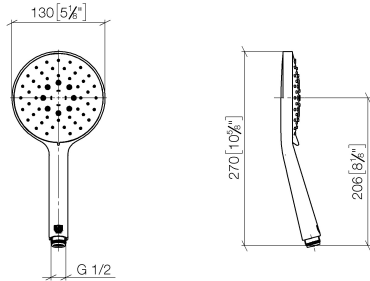

## Hand shower FlowReduce - Platinum

IMO

28 016 979

- Three or five settings: COMPACT RAIN, COMPACT SOFT FLOW, COMPACT AQUAPRESSURE FLOW, max. flow rate 6.8 l/min (at 3 bar)
- with anti-scale system
- spray head Ø 130 mm
- 1/2" connection
- This product can help a building meet the requirements of Green Building Rating Systems, e.g. LEED®, BREEAM®, DGNB

Intrinsic protection against back flow.

Fits: IMO, LULU, MADISON, MEM, TARA, CL.1, LISSÉ, VAIA, META, CYO

	Platinum	28 016 979-08 0010
	Chrome	28 016 979-00
	Chrome	28 016 979-00 0010
	Brushed Platinum	28 016 979-06
	Brushed Platinum	28 016 979-06 0010
	Platinum	28 016 979-08
	Dark Chrome	28 016 979-19
	Dark Chrome	28 016 979-19 0010
	Light Gold	28 016 979-26
	Light Gold	28 016 979-26 0010
	Brushed Light Gold	28 016 979-27 0010
	Brushed Light Gold	28 016 979-27
	Brushed Durabrass (23kt Gold)	28 016 979-28
	Brushed Durabrass (23kt Gold)	28 016 979-28 0010
	Matte Black	28 016 979-33 0010
	Matte Black	28 016 979-33
	Brushed Bronze	28 016 979-42
	Brushed Bronze	28 016 979-42 0010
	Brushed Champagne (22kt Gold)	28 016 979-46 0010
	Brushed Champagne (22kt Gold)	28 016 979-46
	Champagne (22kt Gold)	28 016 979-47
	Champagne (22kt Gold)	28 016 979-47 0010
	Brushed Chrome	28 016 979-93
	Brushed Chrome	28 016 979-93 0010
	Brushed Dark Platinum	28 016 979-99 0010
	Brushed Dark Platinum	28 016 979-99

## Hand shower FlowReduce - Platinum

---

IMO

28 016 979

28 016 979

mm [inches]

### Flow rate chart