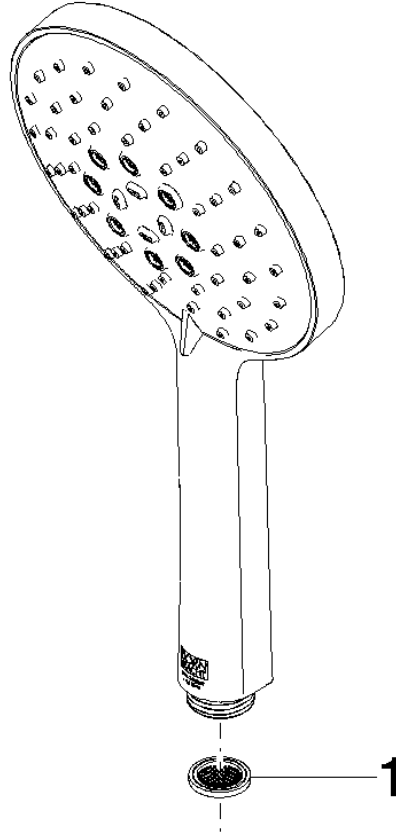

## Hand shower FlowReduce - Platinum

IMO

28 016 979

- Three or five settings: COMPACT RAIN, COMPACT SOFT FLOW, COMPACT AQUAPRESSURE FLOW, max. flow rate 6.8 l/min (at 3 bar)
- with anti-scale system
- spray head Ø 130 mm
- 1/2" connection
- This product can help a building meet the requirements of Green Building Rating Systems, e.g. LEED®, BREEAM®, DGNB

## Hand shower FlowReduce - Platinum

---

IMO

28 016 979

28 016 979

mm [inches]

### Flow rate chart

### Certificates

DVGW\_DW-  
6517DN0129.

LGA\_29982.

IAPMO\_4976 (6).

28 016 979

Parts for other finishes can be found here: [Chrome](#)

Spare parts list

No.	Item Number	Name	Quantity used	Delivery time
1	09 23 01 039 90	sieve	1	2