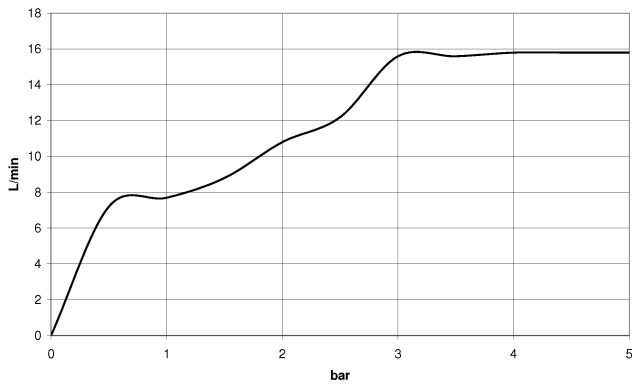

Hand shower - Dark Chrome

IMO

28 016 979

- Three or five settings: COMPACT RAIN, COMPACT SOFT FLOW, COMPACT AQUAPRESSURE FLOW, max. flow rate 15 l/min (at 3 bar)
- with anti-scale system
- spray head Ø 130 mm
- 1/2" connection

Hand shower - Dark Chrome

IMO

28 016 979

28 016 979

mm [inches]

Flow rate chart

Certificates

DVGW_DW-
6517DN0129.