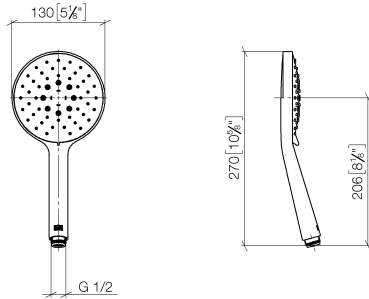

Hand shower - Dark Chrome

IMO

28 016 979

- Three or five settings: COMPACT RAIN, COMPACT SOFT FLOW, COMPACT AQUAPRESSURE FLOW, max. flow rate 15 l/min (at 3 bar)
- with anti-scale system
- spray head Ø 130 mm
- 1/2" connection

Intrinsic protection against back flow.

Fits: IMO, LULU, MADISON, MEM, TARA, CL.1, LISSÉ, VAIA, META, CYO

	Dark Chrome	28 016 979-19
	Chrome	28 016 979-00
	Chrome	28 016 979-00 0010
	Brushed Platinum	28 016 979-06
	Brushed Platinum	28 016 979-06 0010
	Platinum	28 016 979-08 0010
	Platinum	28 016 979-08
	Dark Chrome	28 016 979-19 0010
	Light Gold	28 016 979-26
	Light Gold	28 016 979-26 0010
	Brushed Light Gold	28 016 979-27 0010
	Brushed Light Gold	28 016 979-27
	Brushed Durabrass (23kt Gold)	28 016 979-28
	Brushed Durabrass (23kt Gold)	28 016 979-28 0010
	Matte Black	28 016 979-33 0010
	Matte Black	28 016 979-33
	Brushed Bronze	28 016 979-42
	Brushed Bronze	28 016 979-42 0010
	Brushed Champagne (22kt Gold)	28 016 979-46 0010
	Brushed Champagne (22kt Gold)	28 016 979-46
	Champagne (22kt Gold)	28 016 979-47
	Champagne (22kt Gold)	28 016 979-47 0010
	Brushed Chrome	28 016 979-93
	Brushed Chrome	28 016 979-93 0010
	Brushed Dark Platinum	28 016 979-99 0010
	Brushed Dark Platinum	28 016 979-99

Hand shower - Dark Chrome

IMO

28 016 979

28 016 979

mm [inches]

Flow rate chart

Certificates

DVGW_DW-
6517DN0129.