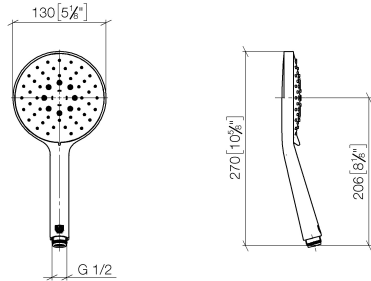

Hand shower FlowReduce - Dark Chrome

IMO

28 016 979

- Three or five settings: COMPACT RAIN, COMPACT SOFT FLOW, COMPACT AQUAPRESSURE FLOW, max. flow rate 6.8 l/min (at 3 bar)
- with anti-scale system
- spray head Ø 130 mm
- 1/2" connection
- This product can help a building meet the requirements of Green Building Rating Systems, e.g. LEED®, BREEAM®, DGNB

Intrinsic protection against back flow.

Fits: IMO, LULU, MADISON, MEM, TARA, CL.1, LISSÉ, VAIA, META, CYO

	Dark Chrome	28 016 979-19 0010
	Chrome	28 016 979-00
	Chrome	28 016 979-00 0010
	Brushed Platinum	28 016 979-06
	Brushed Platinum	28 016 979-06 0010
	Platinum	28 016 979-08 0010
	Platinum	28 016 979-08
	Dark Chrome	28 016 979-19
	Light Gold	28 016 979-26
	Light Gold	28 016 979-26 0010
	Brushed Light Gold	28 016 979-27 0010
	Brushed Light Gold	28 016 979-27
	Brushed Durabrass (23kt Gold)	28 016 979-28
	Brushed Durabrass (23kt Gold)	28 016 979-28 0010
	Matte Black	28 016 979-33 0010
	Matte Black	28 016 979-33
	Brushed Bronze	28 016 979-42
	Brushed Bronze	28 016 979-42 0010
	Brushed Champagne (22kt Gold)	28 016 979-46 0010
	Brushed Champagne (22kt Gold)	28 016 979-46
	Champagne (22kt Gold)	28 016 979-47
	Champagne (22kt Gold)	28 016 979-47 0010
	Brushed Chrome	28 016 979-93
	Brushed Chrome	28 016 979-93 0010
	Brushed Dark Platinum	28 016 979-99 0010
	Brushed Dark Platinum	28 016 979-99

Hand shower FlowReduce - Dark Chrome

IMO

28 016 979

28 016 979

mm [inches]

Flow rate chart

Certificates

DVGW_DW-
6517DN0129.