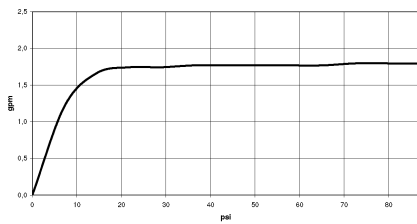

Hand shower FlowReduce - Dark Chrome

IMO

28 016 979

- Three or five settings: COMPACT RAIN, COMPACT SOFT FLOW, COMPACT AQUAPRESSURE FLOW, max. flow rate 6.8 l/min (at 3 bar)
- with anti-scale system
- spray head Ø 130 mm
- 1/2" connection
- This product can help a building meet the requirements of Green Building Rating Systems, e.g. LEED®, BREEAM®, DGNB

Hand shower FlowReduce - Dark Chrome

IMO

28 016 979

28 016 979

mm [inches]

Flow rate chart

Certificates

DVGW_DW-
6517DN0129.