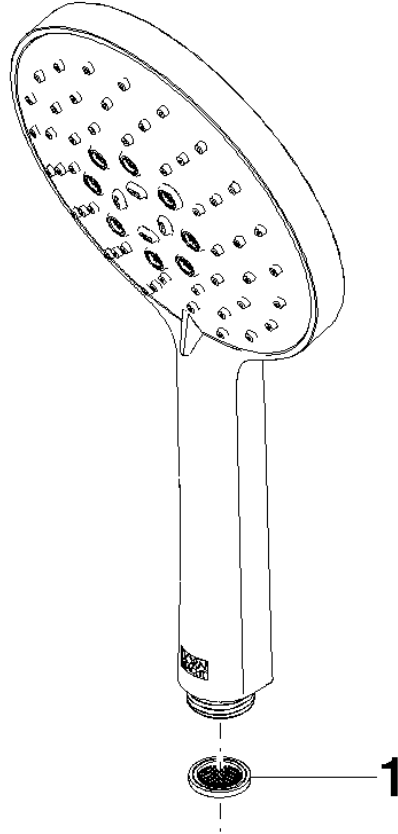

Hand shower - Light Gold

IMO

28 016 979

- Three or five settings: COMPACT RAIN, COMPACT SOFT FLOW, COMPACT AQUAPRESSURE FLOW, max. flow rate 15 l/min (at 3 bar)
- with anti-scale system
- spray head Ø 130 mm
- 1/2" connection

Intrinsic protection against back flow.

Fits: IMO, LULU, MADISON, MEM, TARA, CL.1, LISSÉ, VAIA, META, CYO

	Light Gold	28 016 979-26
	Chrome	28 016 979-00
	Chrome	28 016 979-00 0010
	Brushed Platinum	28 016 979-06
	Brushed Platinum	28 016 979-06 0010
	Platinum	28 016 979-08 0010
	Platinum	28 016 979-08
	Dark Chrome	28 016 979-19
	Dark Chrome	28 016 979-19 0010
	Light Gold	28 016 979-26 0010
	Brushed Light Gold	28 016 979-27 0010
	Brushed Light Gold	28 016 979-27
	Brushed Durabrass (23kt Gold)	28 016 979-28
	Brushed Durabrass (23kt Gold)	28 016 979-28 0010
	Matte Black	28 016 979-33 0010
	Matte Black	28 016 979-33
	Brushed Bronze	28 016 979-42
	Brushed Bronze	28 016 979-42 0010
	Brushed Champagne (22kt Gold)	28 016 979-46 0010
	Brushed Champagne (22kt Gold)	28 016 979-46
	Champagne (22kt Gold)	28 016 979-47
	Champagne (22kt Gold)	28 016 979-47 0010
	Brushed Chrome	28 016 979-93
	Brushed Chrome	28 016 979-93 0010
	Brushed Dark Platinum	28 016 979-99 0010
	Brushed Dark Platinum	28 016 979-99

Hand shower - Light Gold

IMO

28 016 979

28 016 979

mm [inches]

Flow rate chart

Certificates

LGA_29982.

28 016 979

Parts for other finishes can be found here: [Chrome](#)

Spare parts list

No.	Item Number	Name	Quantity used	Delivery time
1	09 23 01 039 90	sieve	1	2