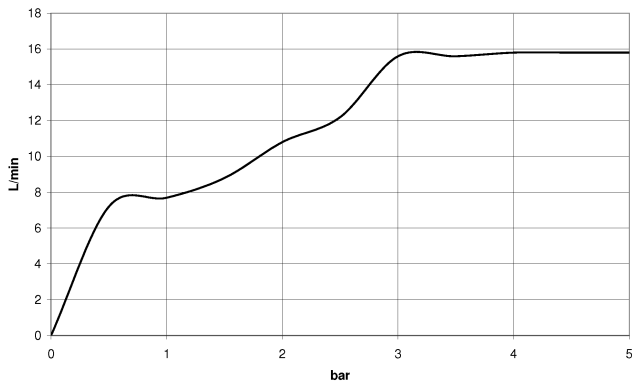

Hand shower - Light Gold

IMO

28 016 979

- Three or five settings: COMPACT RAIN, COMPACT SOFT FLOW, COMPACT AQUAPRESSURE FLOW, max. flow rate 15 l/min (at 3 bar)
- with anti-scale system
- spray head Ø 130 mm
- 1/2" connection

Hand shower - Light Gold

IMO

28 016 979

28 016 979

mm [inches]

Flow rate chart

Certificates

LGA_29982.