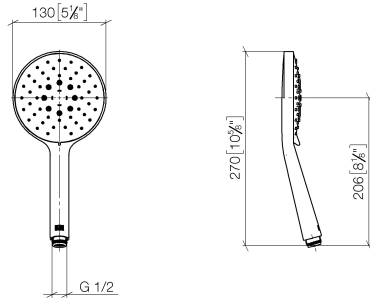

Hand shower - Light Gold

IMO

28 016 979

- Three or five settings: COMPACT RAIN, COMPACT SOFT FLOW, COMPACT AQUAPRESSURE FLOW, max. flow rate 15 l/min (at 3 bar)
- with anti-scale system
- spray head Ø 130 mm
- 1/2" connection

Intrinsic protection against back flow.

Fits: IMO, LULU, MADISON, MEM, TARA, CL.1, LISSÉ, VAIA, META, CYO

	Light Gold	28 016 979-26
	Chrome	28 016 979-00
	Chrome	28 016 979-00 0010
	Brushed Platinum	28 016 979-06
	Brushed Platinum	28 016 979-06 0010
	Platinum	28 016 979-08 0010
	Platinum	28 016 979-08
	Dark Chrome	28 016 979-19
	Dark Chrome	28 016 979-19 0010
	Light Gold	28 016 979-26 0010
	Brushed Light Gold	28 016 979-27 0010
	Brushed Light Gold	28 016 979-27
	Brushed Durabrass (23kt Gold)	28 016 979-28
	Brushed Durabrass (23kt Gold)	28 016 979-28 0010
	Matte Black	28 016 979-33 0010
	Matte Black	28 016 979-33
	Brushed Bronze	28 016 979-42
	Brushed Bronze	28 016 979-42 0010
	Brushed Champagne (22kt Gold)	28 016 979-46 0010
	Brushed Champagne (22kt Gold)	28 016 979-46
	Champagne (22kt Gold)	28 016 979-47
	Champagne (22kt Gold)	28 016 979-47 0010
	Brushed Chrome	28 016 979-93
	Brushed Chrome	28 016 979-93 0010
	Brushed Dark Platinum	28 016 979-99 0010
	Brushed Dark Platinum	28 016 979-99

Hand shower - Light Gold

IMO

28 016 979

28 016 979

mm [inches]

Flow rate chart

Certificates

LGA_29982.