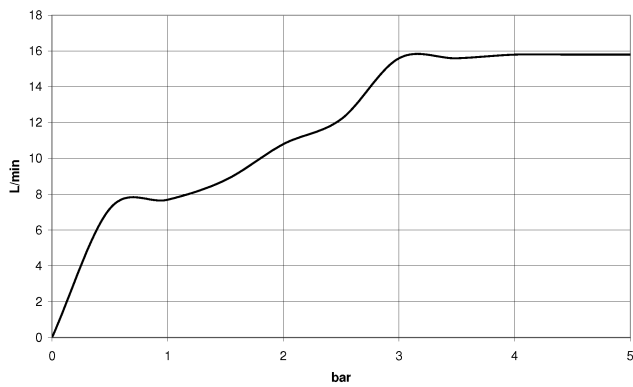

Hand shower - Brushed Light Gold

IMO

28 016 979

- Three or five settings: COMPACT RAIN, COMPACT SOFT FLOW, COMPACT AQUAPRESSURE FLOW, max. flow rate 15 l/min (at 3 bar)
- with anti-scale system
- spray head Ø 130 mm
- 1/2" connection

Hand shower - Brushed Light Gold

IMO

28 016 979

28 016 979

mm [inches]

Flow rate chart

Certificates

LGA_29982.