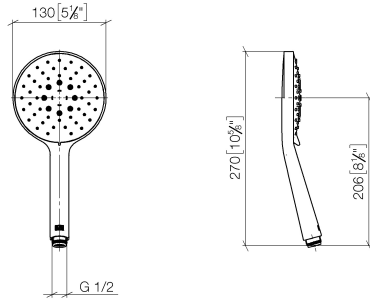

Hand shower - Brushed Light Gold

IMO

28 016 979

- Three or five settings: COMPACT RAIN, COMPACT SOFT FLOW, COMPACT AQUAPRESSURE FLOW, max. flow rate 15 l/min (at 3 bar)
- with anti-scale system
- spray head Ø 130 mm
- 1/2" connection

Intrinsic protection against back flow.

Fits: IMO, LULU, MADISON, MEM, TARA, CL.1, LISSÉ, VAIA, META, CYO

	Brushed Light Gold	28 016 979-27
	Chrome	28 016 979-00
	Chrome	28 016 979-00 0010
	Brushed Platinum	28 016 979-06
	Brushed Platinum	28 016 979-06 0010
	Platinum	28 016 979-08 0010
	Platinum	28 016 979-08
	Dark Chrome	28 016 979-19
	Dark Chrome	28 016 979-19 0010
	Light Gold	28 016 979-26
	Light Gold	28 016 979-26 0010
	Brushed Light Gold	28 016 979-27 0010
	Brushed Durabrass (23kt Gold)	28 016 979-28
	Brushed Durabrass (23kt Gold)	28 016 979-28 0010
	Matte Black	28 016 979-33 0010
	Matte Black	28 016 979-33
	Brushed Bronze	28 016 979-42
	Brushed Bronze	28 016 979-42 0010
	Brushed Champagne (22kt Gold)	28 016 979-46 0010
	Brushed Champagne (22kt Gold)	28 016 979-46
	Champagne (22kt Gold)	28 016 979-47
	Champagne (22kt Gold)	28 016 979-47 0010
	Brushed Chrome	28 016 979-93
	Brushed Chrome	28 016 979-93 0010
	Brushed Dark Platinum	28 016 979-99 0010
	Brushed Dark Platinum	28 016 979-99

Hand shower - Brushed Light Gold

IMO

28 016 979

28 016 979

mm [inches]

Flow rate chart

Certificates

LGA_29982.