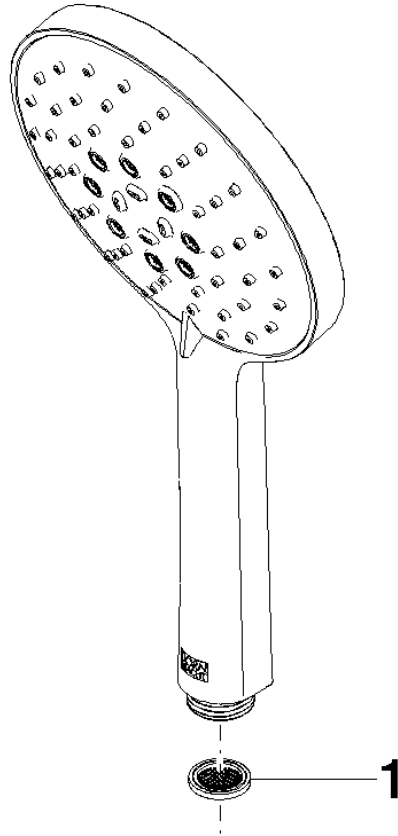

Hand shower - Brushed Light Gold

IMO

28 016 979

- Three or five settings: COMPACT RAIN, COMPACT SOFT FLOW, COMPACT AQUAPRESSURE FLOW, max. flow rate 15 l/min (at 3 bar)
- with anti-scale system
- spray head Ø 130 mm
- 1/2" connection

Intrinsic protection against back flow.

Fits: IMO, LULU, MADISON, MEM, TARA, CL.1, LISSÉ, VAIA, META, CYO

	Brushed Light Gold	28 016 979-27
	Chrome	28 016 979-00
	Chrome	28 016 979-00 0010
	Brushed Platinum	28 016 979-06
	Brushed Platinum	28 016 979-06 0010
	Platinum	28 016 979-08 0010
	Platinum	28 016 979-08
	Dark Chrome	28 016 979-19
	Dark Chrome	28 016 979-19 0010
	Light Gold	28 016 979-26
	Light Gold	28 016 979-26 0010
	Brushed Light Gold	28 016 979-27 0010
	Brushed Durabrass (23kt Gold)	28 016 979-28
	Brushed Durabrass (23kt Gold)	28 016 979-28 0010
	Matte Black	28 016 979-33 0010
	Matte Black	28 016 979-33
	Brushed Bronze	28 016 979-42
	Brushed Bronze	28 016 979-42 0010
	Brushed Champagne (22kt Gold)	28 016 979-46 0010
	Brushed Champagne (22kt Gold)	28 016 979-46
	Champagne (22kt Gold)	28 016 979-47
	Champagne (22kt Gold)	28 016 979-47 0010
	Brushed Chrome	28 016 979-93
	Brushed Chrome	28 016 979-93 0010
	Brushed Dark Platinum	28 016 979-99 0010
	Brushed Dark Platinum	28 016 979-99

Hand shower - Brushed Light Gold

IMO

28 016 979

28 016 979

mm [inches]

Flow rate chart

Certificates

LGA_29982.

28 016 979

Parts for other finishes can be found here: [Chrome](#)

Spare parts list

No.	Item Number	Name	Quantity used	Delivery time
1	09 23 01 039 90	sieve	1	2