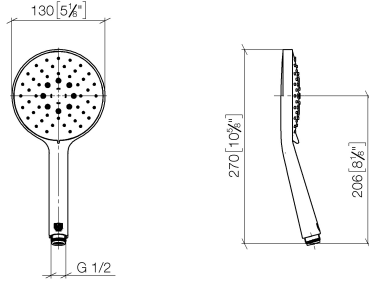

Hand shower FlowReduce - Matte Black

IMO

28 016 979

- Three or five settings: COMPACT RAIN, COMPACT SOFT FLOW, COMPACT AQUAPRESSURE FLOW, max. flow rate 6.8 l/min (at 3 bar)
- with anti-scale system
- spray head Ø 130 mm
- 1/2" connection
- This product can help a building meet the requirements of Green Building Rating Systems, e.g. LEED®, BREEAM®, DGNB

Intrinsic protection against back flow.

Fits: IMO, LULU, MADISON, MEM, TARA, CL.1, LISSÉ, VAIA, META, CYO

	Matte Black	28 016 979-33 0010
	Chrome	28 016 979-00
	Chrome	28 016 979-00 0010
	Brushed Platinum	28 016 979-06
	Brushed Platinum	28 016 979-06 0010
	Platinum	28 016 979-08 0010
	Platinum	28 016 979-08
	Dark Chrome	28 016 979-19
	Dark Chrome	28 016 979-19 0010
	Light Gold	28 016 979-26
	Light Gold	28 016 979-26 0010
	Brushed Light Gold	28 016 979-27 0010
	Brushed Light Gold	28 016 979-27
	Brushed Durabrass (23kt Gold)	28 016 979-28
	Brushed Durabrass (23kt Gold)	28 016 979-28 0010
	Matte Black	28 016 979-33
	Brushed Bronze	28 016 979-42
	Brushed Bronze	28 016 979-42 0010
	Brushed Champagne (22kt Gold)	28 016 979-46 0010
	Brushed Champagne (22kt Gold)	28 016 979-46
	Champagne (22kt Gold)	28 016 979-47
	Champagne (22kt Gold)	28 016 979-47 0010
	Brushed Chrome	28 016 979-93
	Brushed Chrome	28 016 979-93 0010
	Brushed Dark Platinum	28 016 979-99 0010
	Brushed Dark Platinum	28 016 979-99

Hand shower FlowReduce - Matte Black

IMO

28 016 979

28 016 979

mm [inches]

Flow rate chart

Certificates

DVGW_DW-
6517DN0129.