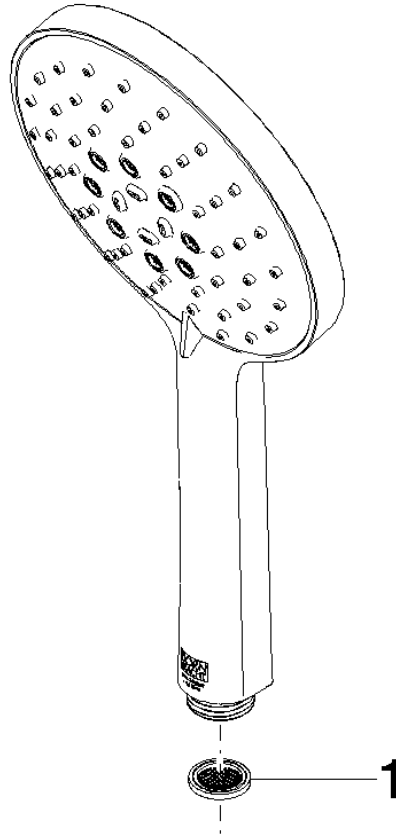

Hand shower FlowReduce - Matte Black

IMO

28 016 979

- Three or five settings: COMPACT RAIN, COMPACT SOFT FLOW, COMPACT AQUAPRESSURE FLOW, max. flow rate 6.8 l/min (at 3 bar)
- with anti-scale system
- spray head Ø 130 mm
- 1/2" connection
- This product can help a building meet the requirements of Green Building Rating Systems, e.g. LEED®, BREEAM®, DGNB

Intrinsic protection against back flow.

Fits: IMO, LULU, MADISON, MEM, TARA, CL.1, LISSÉ, VAIA, META, CYO

	Matte Black	28 016 979-33 0010
	Chrome	28 016 979-00
	Chrome	28 016 979-00 0010
	Brushed Platinum	28 016 979-06
	Brushed Platinum	28 016 979-06 0010
	Platinum	28 016 979-08 0010
	Platinum	28 016 979-08
	Dark Chrome	28 016 979-19
	Dark Chrome	28 016 979-19 0010
	Light Gold	28 016 979-26
	Light Gold	28 016 979-26 0010
	Brushed Light Gold	28 016 979-27 0010
	Brushed Light Gold	28 016 979-27
	Brushed Durabrass (23kt Gold)	28 016 979-28
	Brushed Durabrass (23kt Gold)	28 016 979-28 0010
	Matte Black	28 016 979-33
	Brushed Bronze	28 016 979-42
	Brushed Bronze	28 016 979-42 0010
	Brushed Champagne (22kt Gold)	28 016 979-46 0010
	Brushed Champagne (22kt Gold)	28 016 979-46
	Champagne (22kt Gold)	28 016 979-47
	Champagne (22kt Gold)	28 016 979-47 0010
	Brushed Chrome	28 016 979-93
	Brushed Chrome	28 016 979-93 0010
	Brushed Dark Platinum	28 016 979-99 0010
	Brushed Dark Platinum	28 016 979-99

Hand shower FlowReduce - Matte Black

IMO

28 016 979

28 016 979

mm [inches]

Flow rate chart

Certificates

DVGW_DW-
6517DN0129.

LGA_29982.

IAPMO_4976 (4).

28 016 979

Parts for other finishes can be found here: [Chrome](#)

Spare parts list

No.	Item Number	Name	Quantity used	Delivery time
1	09 23 01 039 90	sieve	1	2