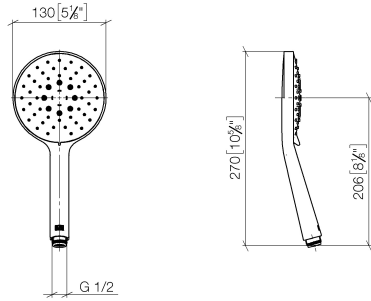

Hand shower - Brushed Bronze

IMO

28 016 979

- Three or five settings: COMPACT RAIN, COMPACT SOFT FLOW, COMPACT AQUAPRESSURE FLOW, max. flow rate 15 l/min (at 3 bar)
- with anti-scale system
- spray head Ø 130 mm
- 1/2" connection

Intrinsic protection against back flow.

Fits: IMO, LULU, MADISON, MEM, TARA, CL.1, LISSÉ, VAIA, META, CYO

	Brushed Bronze	28 016 979-42
	Chrome	28 016 979-00
	Chrome	28 016 979-00 0010
	Brushed Platinum	28 016 979-06
	Brushed Platinum	28 016 979-06 0010
	Platinum	28 016 979-08 0010
	Platinum	28 016 979-08
	Dark Chrome	28 016 979-19
	Dark Chrome	28 016 979-19 0010
	Light Gold	28 016 979-26
	Light Gold	28 016 979-26 0010
	Brushed Light Gold	28 016 979-27 0010
	Brushed Light Gold	28 016 979-27
	Brushed Durabrass (23kt Gold)	28 016 979-28
	Brushed Durabrass (23kt Gold)	28 016 979-28 0010
	Matte Black	28 016 979-33 0010
	Matte Black	28 016 979-33
	Brushed Bronze	28 016 979-42 0010
	Brushed Champagne (22kt Gold)	28 016 979-46 0010
	Brushed Champagne (22kt Gold)	28 016 979-46
	Champagne (22kt Gold)	28 016 979-47
	Champagne (22kt Gold)	28 016 979-47 0010
	Brushed Chrome	28 016 979-93
	Brushed Chrome	28 016 979-93 0010
	Brushed Dark Platinum	28 016 979-99 0010
	Brushed Dark Platinum	28 016 979-99

Hand shower - Brushed Bronze

IMO

28 016 979

28 016 979

mm [inches]

Flow rate chart

Certificates

LGA_29982.