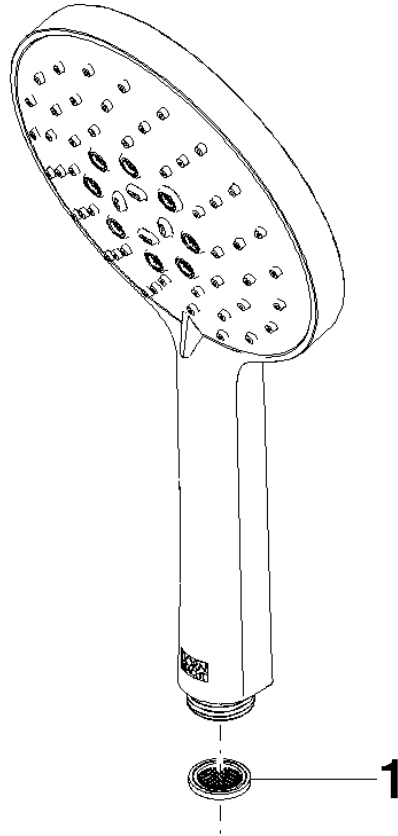

Hand shower - Brushed Bronze

IMO

28 016 979

- Three or five settings: COMPACT RAIN, COMPACT SOFT FLOW, COMPACT AQUAPRESSURE FLOW, max. flow rate 15 l/min (at 3 bar)
- with anti-scale system
- spray head Ø 130 mm
- 1/2" connection

Intrinsic protection against back flow.

Fits: IMO, LULU, MADISON, MEM, TARA, CL.1, LISSÉ, VAIA, META, CYO

	Brushed Bronze	28 016 979-42
	Chrome	28 016 979-00
	Chrome	28 016 979-00 0010
	Brushed Platinum	28 016 979-06
	Brushed Platinum	28 016 979-06 0010
	Platinum	28 016 979-08 0010
	Platinum	28 016 979-08
	Dark Chrome	28 016 979-19
	Dark Chrome	28 016 979-19 0010
	Light Gold	28 016 979-26
	Light Gold	28 016 979-26 0010
	Brushed Light Gold	28 016 979-27 0010
	Brushed Light Gold	28 016 979-27
	Brushed Durabrass (23kt Gold)	28 016 979-28
	Brushed Durabrass (23kt Gold)	28 016 979-28 0010
	Matte Black	28 016 979-33 0010
	Matte Black	28 016 979-33
	Brushed Bronze	28 016 979-42 0010
	Brushed Champagne (22kt Gold)	28 016 979-46 0010
	Brushed Champagne (22kt Gold)	28 016 979-46
	Champagne (22kt Gold)	28 016 979-47
	Champagne (22kt Gold)	28 016 979-47 0010
	Brushed Chrome	28 016 979-93
	Brushed Chrome	28 016 979-93 0010
	Brushed Dark Platinum	28 016 979-99 0010
	Brushed Dark Platinum	28 016 979-99

Hand shower - Brushed Bronze

IMO

28 016 979

28 016 979

mm [inches]

Flow rate chart

Certificates

LGA_29982.

28 016 979

Parts for other finishes can be found here: [Chrome](#)

Spare parts list

No.	Item Number	Name	Quantity used	Delivery time
1	09 23 01 039 90	sieve	1	2