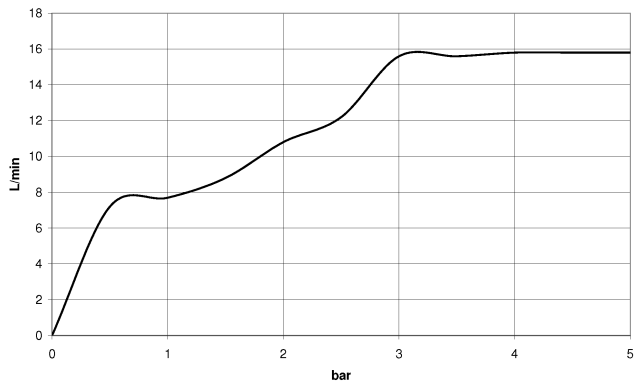

Hand shower - Brushed Bronze

IMO

28 016 979

- Three or five settings: COMPACT RAIN, COMPACT SOFT FLOW, COMPACT AQUAPRESSURE FLOW, max. flow rate 15 l/min (at 3 bar)
- with anti-scale system
- spray head Ø 130 mm
- 1/2" connection

Hand shower - Brushed Bronze

IMO

28 016 979

28 016 979

mm [inches]

Flow rate chart

Certificates

LGA_29982.