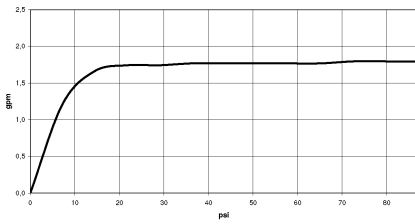

## Hand shower FlowReduce - Brushed Bronze

IMO

28 016 979

- Three or five settings: COMPACT RAIN, COMPACT SOFT FLOW, COMPACT AQUAPRESSURE FLOW, max. flow rate 6.8 l/min (at 3 bar)
- with anti-scale system
- spray head Ø 130 mm
- 1/2" connection
- This product can help a building meet the requirements of Green Building Rating Systems, e.g. LEED®, BREEAM®, DGNB

## Hand shower FlowReduce - Brushed Bronze

---

IMO

28 016 979

28 016 979

mm [inches]

Flow rate chart

Certificates