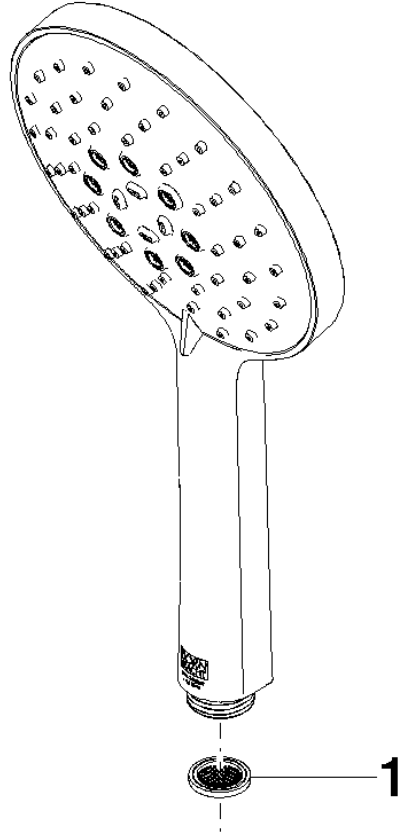

## Hand shower FlowReduce - Brushed Bronze

IMO

28 016 979

- Three or five settings: COMPACT RAIN, COMPACT SOFT FLOW, COMPACT AQUAPRESSURE FLOW, max. flow rate 6.8 l/min (at 3 bar)
- with anti-scale system
- spray head Ø 130 mm
- 1/2" connection
- This product can help a building meet the requirements of Green Building Rating Systems, e.g. LEED®, BREEAM®, DGNB

Intrinsic protection against back flow.

Fits: IMO, LULU, MADISON, MEM, TARA, CL.1, LISSÉ, VAIA, META, CYO

	Brushed Bronze	28 016 979-42 0010
	Chrome	28 016 979-00
	Chrome	28 016 979-00 0010
	Brushed Platinum	28 016 979-06
	Brushed Platinum	28 016 979-06 0010
	Platinum	28 016 979-08 0010
	Platinum	28 016 979-08
	Dark Chrome	28 016 979-19
	Dark Chrome	28 016 979-19 0010
	Light Gold	28 016 979-26
	Light Gold	28 016 979-26 0010
	Brushed Light Gold	28 016 979-27 0010
	Brushed Light Gold	28 016 979-27
	Brushed Durabrass (23kt Gold)	28 016 979-28
	Brushed Durabrass (23kt Gold)	28 016 979-28 0010
	Matte Black	28 016 979-33 0010
	Matte Black	28 016 979-33
	Brushed Bronze	28 016 979-42
	Brushed Champagne (22kt Gold)	28 016 979-46 0010
	Brushed Champagne (22kt Gold)	28 016 979-46
	Champagne (22kt Gold)	28 016 979-47
	Champagne (22kt Gold)	28 016 979-47 0010
	Brushed Chrome	28 016 979-93
	Brushed Chrome	28 016 979-93 0010
	Brushed Dark Platinum	28 016 979-99 0010
	Brushed Dark Platinum	28 016 979-99

## Hand shower FlowReduce - Brushed Bronze

---

IMO

28 016 979

28 016 979

mm [inches]

Flow rate chart

Certificates

LGA\_29982.

28 016 979

Parts for other finishes can be found here: [Chrome](#)

Spare parts list

No.	Item Number	Name	Quantity used	Delivery time
1	09 23 01 039 90	sieve	1	2