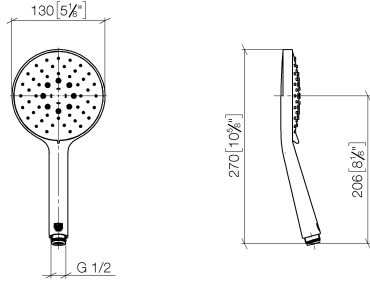

## Hand shower FlowReduce - Brushed Bronze

IMO

28 016 979

- Three or five settings: COMPACT RAIN, COMPACT SOFT FLOW, COMPACT AQUAPRESSURE FLOW, max. flow rate 6.8 l/min (at 3 bar)
- with anti-scale system
- spray head Ø 130 mm
- 1/2" connection
- This product can help a building meet the requirements of Green Building Rating Systems, e.g. LEED®, BREEAM®, DGNB

Intrinsic protection against back flow.

Fits: IMO, LULU, MADISON, MEM, TARA, CL.1, LISSÉ, VAIA, META, CYO

	Brushed Bronze	28 016 979-42 0010
	Chrome	28 016 979-00
	Chrome	28 016 979-00 0010
	Brushed Platinum	28 016 979-06
	Brushed Platinum	28 016 979-06 0010
	Platinum	28 016 979-08 0010
	Platinum	28 016 979-08
	Dark Chrome	28 016 979-19
	Dark Chrome	28 016 979-19 0010
	Light Gold	28 016 979-26
	Light Gold	28 016 979-26 0010
	Brushed Light Gold	28 016 979-27 0010
	Brushed Light Gold	28 016 979-27
	Brushed Durabrass (23kt Gold)	28 016 979-28
	Brushed Durabrass (23kt Gold)	28 016 979-28 0010
	Matte Black	28 016 979-33 0010
	Matte Black	28 016 979-33
	Brushed Bronze	28 016 979-42
	Brushed Champagne (22kt Gold)	28 016 979-46 0010
	Brushed Champagne (22kt Gold)	28 016 979-46
	Champagne (22kt Gold)	28 016 979-47
	Champagne (22kt Gold)	28 016 979-47 0010
	Brushed Chrome	28 016 979-93
	Brushed Chrome	28 016 979-93 0010
	Brushed Dark Platinum	28 016 979-99 0010
	Brushed Dark Platinum	28 016 979-99

## Hand shower FlowReduce - Brushed Bronze

---

IMO

28 016 979

28 016 979

mm [inches]

Flow rate chart

Certificates

LGA\_29982.

28 016 979

Parts for other finishes can be found here: [Chrome](#)

Spare parts list

No.	Item Number	Name	Quantity used	Delivery time
1	09 23 01 039 90	sieve	1	2