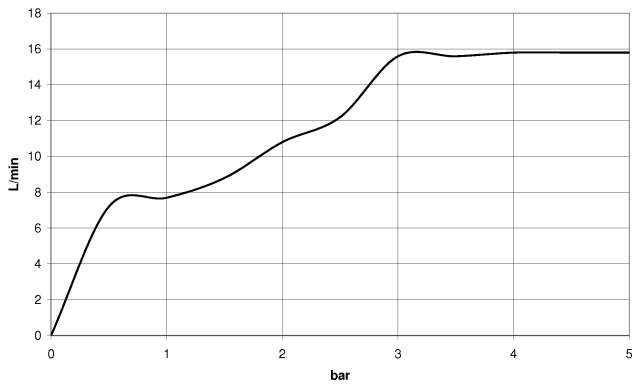

**Hand shower - Brushed Champagne (22kt Gold)**

IMO

28 016 979

- Three or five settings: COMPACT RAIN, COMPACT SOFT FLOW, COMPACT AQUAPRESSURE FLOW, max. flow rate 15 l/min (at 3 bar)
- with anti-scale system
- spray head Ø 130 mm
- 1/2" connection

## Hand shower - Brushed Champagne (22kt Gold)

---

IMO

28 016 979

28 016 979

mm [inches]

Flow rate chart

Certificates