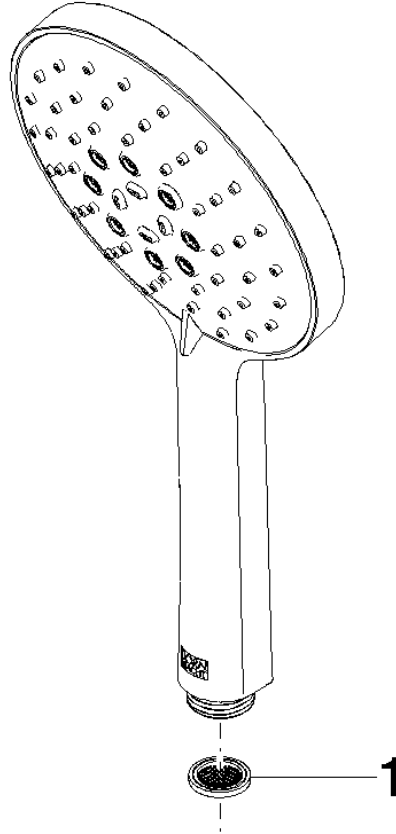

**Hand shower - Brushed Champagne (22kt Gold)**

IMO

28 016 979

- Three or five settings: COMPACT RAIN, COMPACT SOFT FLOW, COMPACT AQUAPRESSURE FLOW, max. flow rate 15 l/min (at 3 bar)
- with anti-scale system
- spray head Ø 130 mm
- 1/2" connection

Intrinsic protection against back flow.

Fits: IMO, LULU, MADISON, MEM, TARA, CL.1, LISSÉ, VAIA, META, CYO

	Brushed Champagne (22kt Gold)	28 016 979-46
	Chrome	28 016 979-00
	Chrome	28 016 979-00 0010
	Brushed Platinum	28 016 979-06
	Brushed Platinum	28 016 979-06 0010
	Platinum	28 016 979-08 0010
	Platinum	28 016 979-08
	Dark Chrome	28 016 979-19
	Dark Chrome	28 016 979-19 0010
	Light Gold	28 016 979-26
	Light Gold	28 016 979-26 0010
	Brushed Light Gold	28 016 979-27 0010
	Brushed Light Gold	28 016 979-27
	Brushed Durabrass (23kt Gold)	28 016 979-28
	Brushed Durabrass (23kt Gold)	28 016 979-28 0010
	Matte Black	28 016 979-33 0010
	Matte Black	28 016 979-33
	Brushed Bronze	28 016 979-42
	Brushed Bronze	28 016 979-42 0010
	Brushed Champagne (22kt Gold)	28 016 979-46 0010
	Champagne (22kt Gold)	28 016 979-47
	Champagne (22kt Gold)	28 016 979-47 0010
	Brushed Chrome	28 016 979-93
	Brushed Chrome	28 016 979-93 0010
	Brushed Dark Platinum	28 016 979-99 0010
	Brushed Dark Platinum	28 016 979-99

## Hand shower - Brushed Champagne (22kt Gold)

---

IMO

28 016 979

28 016 979

mm [inches]

Flow rate chart

Certificates

DVGW\_DW- LGA\_29982.  
6517DN0129.

28 016 979

Parts for other finishes can be found here: [Chrome](#)

Spare parts list

No.	Item Number	Name	Quantity used	Delivery time
1	09 23 01 039 90	sieve	1	2