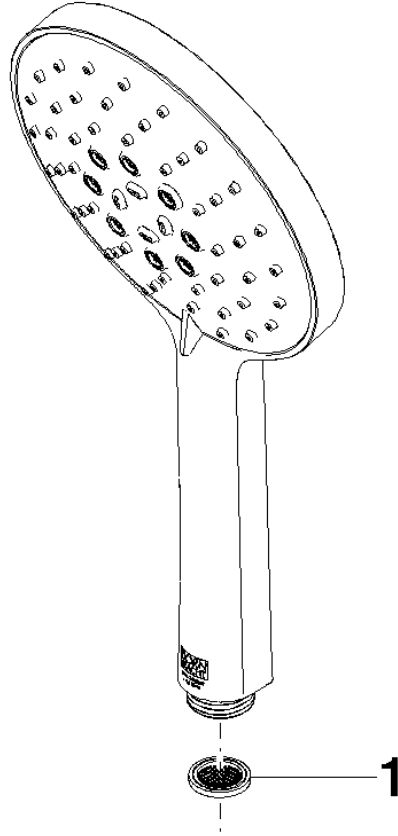

**Hand shower FlowReduce - Brushed Chrome**

IMO

28 016 979

- Three or five settings: COMPACT RAIN, COMPACT SOFT FLOW, COMPACT AQUAPRESSURE FLOW, max. flow rate 6.8 l/min (at 3 bar)
- with anti-scale system
- spray head Ø 130 mm
- 1/2" connection
- This product can help a building meet the requirements of Green Building Rating Systems, e.g. LEED®, BREEAM®, DGNB

Intrinsic protection against back flow.

Fits: IMO, LULU, MADISON, MEM, TARA, CL.1, LISSÉ, VAIA, META, CYO

	Brushed Chrome	28 016 979-93 0010
	Chrome	28 016 979-00
	Chrome	28 016 979-00 0010
	Brushed Platinum	28 016 979-06
	Brushed Platinum	28 016 979-06 0010
	Platinum	28 016 979-08 0010
	Platinum	28 016 979-08
	Dark Chrome	28 016 979-19
	Dark Chrome	28 016 979-19 0010
	Light Gold	28 016 979-26
	Light Gold	28 016 979-26 0010
	Brushed Light Gold	28 016 979-27 0010
	Brushed Light Gold	28 016 979-27
	Brushed Durabrass (23kt Gold)	28 016 979-28
	Brushed Durabrass (23kt Gold)	28 016 979-28 0010
	Matte Black	28 016 979-33 0010
	Matte Black	28 016 979-33
	Brushed Bronze	28 016 979-42
	Brushed Bronze	28 016 979-42 0010
	Brushed Champagne (22kt Gold)	28 016 979-46 0010
	Brushed Champagne (22kt Gold)	28 016 979-46
	Champagne (22kt Gold)	28 016 979-47
	Champagne (22kt Gold)	28 016 979-47 0010
	Brushed Chrome	28 016 979-93
	Brushed Dark Platinum	28 016 979-99 0010
	Brushed Dark Platinum	28 016 979-99

## Hand shower FlowReduce - Brushed Chrome

---

IMO

28 016 979

28 016 979

mm [inches]

Flow rate chart

Certificates

DVGW\_DW-  
6517DN0129.

LGA\_29982.

IAPMO\_4976 (2).

28 016 979

Parts for other finishes can be found here: [Chrome](#)

Spare parts list

No.	Item Number	Name	Quantity used	Delivery time
1	09 23 01 039 90	sieve	1	2