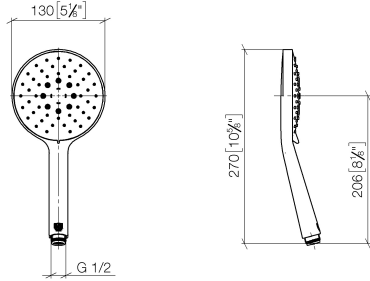

**Hand shower FlowReduce - Brushed Chrome**

IMO

28 016 979

- Three or five settings: COMPACT RAIN, COMPACT SOFT FLOW, COMPACT AQUAPRESSURE FLOW, max. flow rate 6.8 l/min (at 3 bar)
- with anti-scale system
- spray head Ø 130 mm
- 1/2" connection
- This product can help a building meet the requirements of Green Building Rating Systems, e.g. LEED®, BREEAM®, DGNB

Intrinsic protection against back flow.

Fits: IMO, LULU, MADISON, MEM, TARA, CL.1, LISSÉ, VAIA, META, CYO

	Brushed Chrome	28 016 979-93 0010
	Chrome	28 016 979-00
	Chrome	28 016 979-00 0010
	Brushed Platinum	28 016 979-06
	Brushed Platinum	28 016 979-06 0010
	Platinum	28 016 979-08 0010
	Platinum	28 016 979-08
	Dark Chrome	28 016 979-19
	Dark Chrome	28 016 979-19 0010
	Light Gold	28 016 979-26
	Light Gold	28 016 979-26 0010
	Brushed Light Gold	28 016 979-27 0010
	Brushed Light Gold	28 016 979-27
	Brushed Durabrass (23kt Gold)	28 016 979-28
	Brushed Durabrass (23kt Gold)	28 016 979-28 0010
	Matte Black	28 016 979-33 0010
	Matte Black	28 016 979-33
	Brushed Bronze	28 016 979-42
	Brushed Bronze	28 016 979-42 0010
	Brushed Champagne (22kt Gold)	28 016 979-46 0010
	Brushed Champagne (22kt Gold)	28 016 979-46
	Champagne (22kt Gold)	28 016 979-47
	Champagne (22kt Gold)	28 016 979-47 0010
	Brushed Chrome	28 016 979-93
	Brushed Dark Platinum	28 016 979-99 0010
	Brushed Dark Platinum	28 016 979-99

## Hand shower FlowReduce - Brushed Chrome

---

IMO

28 016 979

28 016 979

mm [inches]

Flow rate chart

Certificates

DVGW\_DW-  
6517DN0129.

LGA\_29982.

IAPMO\_4976 (2).

28 016 979

Parts for other finishes can be found here: [Chrome](#)

Spare parts list

No.	Item Number	Name	Quantity used	Delivery time
1	09 23 01 039 90	sieve	1	2