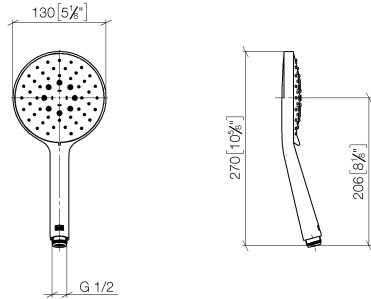

Hand shower - Brushed Dark Platinum

IMO

28 016 979

- Three or five settings: COMPACT RAIN, COMPACT SOFT FLOW, COMPACT AQUAPRESSURE FLOW, max. flow rate 15 l/min (at 3 bar)
- with anti-scale system
- spray head Ø 130 mm
- 1/2" connection

Intrinsic protection against back flow.

Fits: IMO, LULU, MADISON, MEM, TARA, CL.1, LISSÉ, VAIA, META, CYO

	Brushed Dark Platinum	28 016 979-99
	Chrome	28 016 979-00
	Chrome	28 016 979-00 0010
	Brushed Platinum	28 016 979-06
	Brushed Platinum	28 016 979-06 0010
	Platinum	28 016 979-08 0010
	Platinum	28 016 979-08
	Dark Chrome	28 016 979-19
	Dark Chrome	28 016 979-19 0010
	Light Gold	28 016 979-26
	Light Gold	28 016 979-26 0010
	Brushed Light Gold	28 016 979-27 0010
	Brushed Light Gold	28 016 979-27
	Brushed Durabrass (23kt Gold)	28 016 979-28
	Brushed Durabrass (23kt Gold)	28 016 979-28 0010
	Matte Black	28 016 979-33 0010
	Matte Black	28 016 979-33
	Brushed Bronze	28 016 979-42
	Brushed Bronze	28 016 979-42 0010
	Brushed Champagne (22kt Gold)	28 016 979-46 0010
	Brushed Champagne (22kt Gold)	28 016 979-46
	Champagne (22kt Gold)	28 016 979-47
	Champagne (22kt Gold)	28 016 979-47 0010
	Brushed Chrome	28 016 979-93
	Brushed Chrome	28 016 979-93 0010
	Brushed Dark Platinum	28 016 979-99 0010

Hand shower - Brushed Dark Platinum

IMO

28 016 979

28 016 979

mm [inches]

Flow rate chart

Certificates

DVGW_DW-
6517DN0129.