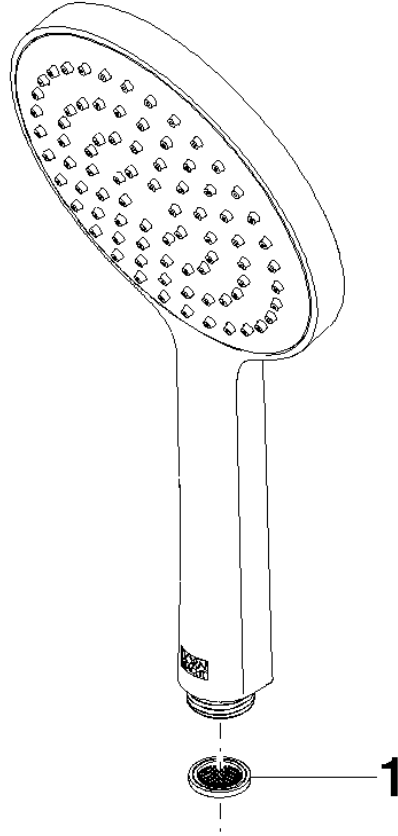

28 017 979

- COMPACT RAIN, max. flow rate 15 l/min (at 3 bar)
- with anti-scale system
- spray head Ø 130 mm
- 1/2" connection
- WRAS 2009011

Intrinsic protection against back flow.

Fits: IMO, LULU, MADISON, MEM, TARA, CL.1, LISSÉ, VAIA, META, CYO

	Chrome	28 017 979-00
	Chrome	28 017 979-00 0010
	Brushed Platinum	28 017 979-06
	Brushed Platinum	28 017 979-06 0010
	Platinum	28 017 979-08
	Platinum	28 017 979-08 0010
	Dark Chrome	28 017 979-19
	Dark Chrome	28 017 979-19 0010
	Light Gold	28 017 979-26 0010
	Light Gold	28 017 979-26
	Brushed Light Gold	28 017 979-27 0010
	Brushed Light Gold	28 017 979-27
	Brushed Durabrass (23kt Gold)	28 017 979-28
	Brushed Durabrass (23kt Gold)	28 017 979-28 0010
	Matte Black	28 017 979-33
	Matte Black	28 017 979-33 0010
	Brushed Bronze	28 017 979-42
	Brushed Bronze	28 017 979-42 0010
	Brushed Champagne (22kt Gold)	28 017 979-46
	Brushed Champagne (22kt Gold)	28 017 979-46 0010
	Champagne (22kt Gold)	28 017 979-47
	Champagne (22kt Gold)	28 017 979-47 0010
	Brushed Chrome	28 017 979-93
	Brushed Chrome	28 017 979-93 0010
	Brushed Dark Platinum	28 017 979-99 0010
	Brushed Dark Platinum	28 017 979-99

Hand shower - Chrome

IMO

28 017 979

28 017 979

mm [inches]

Flow rate chart

Certificates

DVGW_DW-
6517DN0129.

LGA_29983.

WRAS_2009011.

28 017 979

Spare parts list

No.	Item Number	Name	Quantity used	Delivery time
1	09 23 01 039 90	sieve	1	2