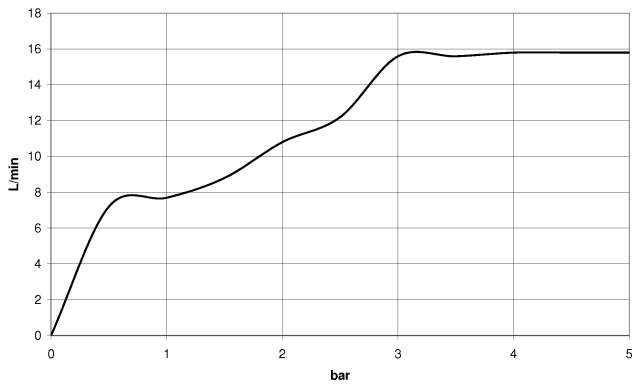

Hand shower - Brushed Light Gold

IMO

28 017 979

28 017 979

mm [inches]

Flow rate chart

Certificates

LGA_29983.