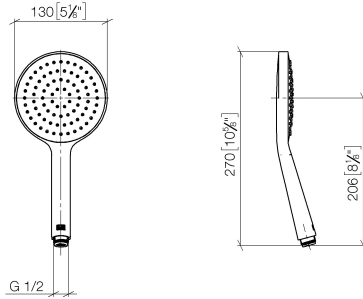

28 017 979

- COMPACT RAIN, max. flow rate 15 l/min (at 3 bar)
- with anti-scale system
- spray head Ø 130 mm
- 1/2" connection

Intrinsic protection against back flow.

Fits: IMO, LULU, MADISON, MEM, TARA, CL.1, LISSÉ, VAIA, META, CYO

	Brushed Light Gold	28 017 979-27
	Chrome	28 017 979-00 0010
	Chrome	28 017 979-00
	Brushed Platinum	28 017 979-06
	Brushed Platinum	28 017 979-06 0010
	Platinum	28 017 979-08
	Platinum	28 017 979-08 0010
	Dark Chrome	28 017 979-19
	Dark Chrome	28 017 979-19 0010
	Light Gold	28 017 979-26 0010
	Light Gold	28 017 979-26
	Brushed Light Gold	28 017 979-27 0010
	Brushed Durabrass (23kt Gold)	28 017 979-28
	Brushed Durabrass (23kt Gold)	28 017 979-28 0010
	Matte Black	28 017 979-33
	Matte Black	28 017 979-33 0010
	Brushed Bronze	28 017 979-42
	Brushed Bronze	28 017 979-42 0010
	Brushed Champagne (22kt Gold)	28 017 979-46
	Brushed Champagne (22kt Gold)	28 017 979-46 0010
	Champagne (22kt Gold)	28 017 979-47
	Champagne (22kt Gold)	28 017 979-47 0010
	Brushed Chrome	28 017 979-93
	Brushed Chrome	28 017 979-93 0010
	Brushed Dark Platinum	28 017 979-99 0010
	Brushed Dark Platinum	28 017 979-99

Hand shower - Brushed Light Gold

IMO

28 017 979

28 017 979

mm [inches]

Flow rate chart

Certificates

LGA_29983.