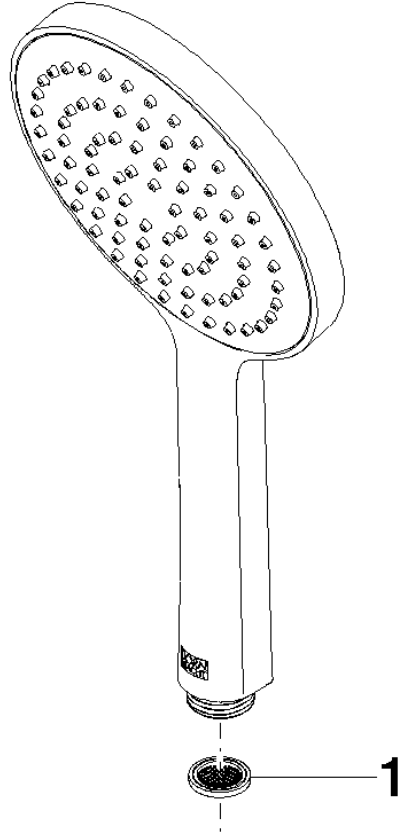

28 017 979

- COMPACT RAIN, max. flow rate 15 l/min (at 3 bar)
- with anti-scale system
- spray head Ø 130 mm
- 1/2" connection

Intrinsic protection against back flow.

Fits: IMO, LULU, MADISON, MEM, TARA, CL.1, LISSÉ, VAIA, META, CYO

	Brushed Light Gold	28 017 979-27
	Chrome	28 017 979-00 0010
	Chrome	28 017 979-00
	Brushed Platinum	28 017 979-06
	Brushed Platinum	28 017 979-06 0010
	Platinum	28 017 979-08
	Platinum	28 017 979-08 0010
	Dark Chrome	28 017 979-19
	Dark Chrome	28 017 979-19 0010
	Light Gold	28 017 979-26 0010
	Light Gold	28 017 979-26
	Brushed Light Gold	28 017 979-27 0010
	Brushed Durabrass (23kt Gold)	28 017 979-28
	Brushed Durabrass (23kt Gold)	28 017 979-28 0010
	Matte Black	28 017 979-33
	Matte Black	28 017 979-33 0010
	Brushed Bronze	28 017 979-42
	Brushed Bronze	28 017 979-42 0010
	Brushed Champagne (22kt Gold)	28 017 979-46
	Brushed Champagne (22kt Gold)	28 017 979-46 0010
	Champagne (22kt Gold)	28 017 979-47
	Champagne (22kt Gold)	28 017 979-47 0010
	Brushed Chrome	28 017 979-93
	Brushed Chrome	28 017 979-93 0010
	Brushed Dark Platinum	28 017 979-99 0010
	Brushed Dark Platinum	28 017 979-99

Hand shower - Brushed Light Gold

IMO

28 017 979

28 017 979

mm [inches]

Flow rate chart

Certificates

LGA_29983.

28 017 979

Parts for other finishes can be found here: [Chrome](#)

Spare parts list

No.	Item Number	Name	Quantity used	Delivery time
1	09 23 01 039 90	sieve	1	2