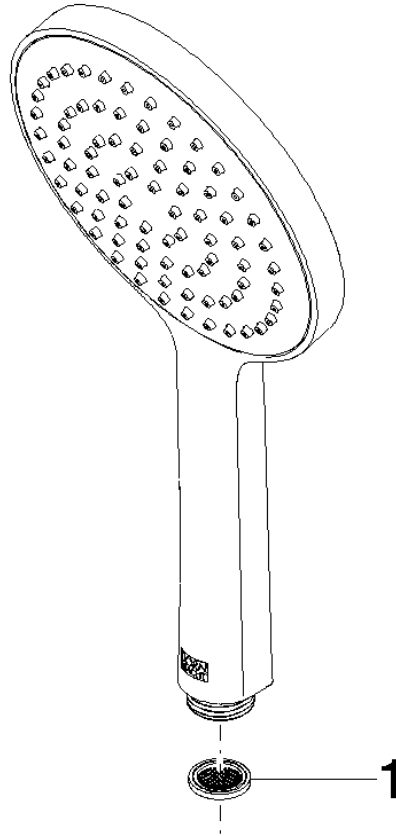

28 017 979

- COMPACT RAIN, max. flow rate 15 l/min (at 3 bar)
- with anti-scale system
- spray head Ø 130 mm
- 1/2" connection

Intrinsic protection against back flow.

Fits: IMO, LULU, MADISON, MEM, TARA, CL.1, LISSÉ, VAIA, META, CYO

	Brushed Bronze	28 017 979-42
	Chrome	28 017 979-00 0010
	Chrome	28 017 979-00
	Brushed Platinum	28 017 979-06
	Brushed Platinum	28 017 979-06 0010
	Platinum	28 017 979-08
	Platinum	28 017 979-08 0010
	Dark Chrome	28 017 979-19
	Dark Chrome	28 017 979-19 0010
	Light Gold	28 017 979-26 0010
	Light Gold	28 017 979-26
	Brushed Light Gold	28 017 979-27 0010
	Brushed Light Gold	28 017 979-27
	Brushed Durabrass (23kt Gold)	28 017 979-28
	Brushed Durabrass (23kt Gold)	28 017 979-28 0010
	Matte Black	28 017 979-33
	Matte Black	28 017 979-33 0010
	Brushed Bronze	28 017 979-42 0010
	Brushed Champagne (22kt Gold)	28 017 979-46
	Brushed Champagne (22kt Gold)	28 017 979-46 0010
	Champagne (22kt Gold)	28 017 979-47
	Champagne (22kt Gold)	28 017 979-47 0010
	Brushed Chrome	28 017 979-93
	Brushed Chrome	28 017 979-93 0010
	Brushed Dark Platinum	28 017 979-99 0010
	Brushed Dark Platinum	28 017 979-99

Hand shower - Brushed Bronze

IMO

28 017 979

28 017 979

mm [inches]

Flow rate chart

Certificates

LGA_29983.

28 017 979

Parts for other finishes can be found here: [Chrome](#)

Spare parts list

No.	Item Number	Name	Quantity used	Delivery time
1	09 23 01 039 90	sieve	1	2