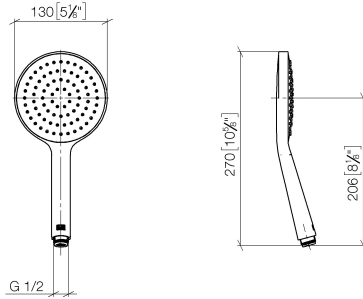

28 017 979

- COMPACT RAIN, max. flow rate 15 l/min (at 3 bar)
- with anti-scale system
- spray head Ø 130 mm
- 1/2" connection

Intrinsic protection against back flow.

Fits: IMO, LULU, MADISON, MEM, TARA, CL.1, LISSÉ, VAIA, META, CYO

	Brushed Bronze	28 017 979-42
	Chrome	28 017 979-00 0010
	Chrome	28 017 979-00
	Brushed Platinum	28 017 979-06
	Brushed Platinum	28 017 979-06 0010
	Platinum	28 017 979-08
	Platinum	28 017 979-08 0010
	Dark Chrome	28 017 979-19
	Dark Chrome	28 017 979-19 0010
	Light Gold	28 017 979-26 0010
	Light Gold	28 017 979-26
	Brushed Light Gold	28 017 979-27 0010
	Brushed Light Gold	28 017 979-27
	Brushed Durabrass (23kt Gold)	28 017 979-28
	Brushed Durabrass (23kt Gold)	28 017 979-28 0010
	Matte Black	28 017 979-33
	Matte Black	28 017 979-33 0010
	Brushed Bronze	28 017 979-42 0010
	Brushed Champagne (22kt Gold)	28 017 979-46
	Brushed Champagne (22kt Gold)	28 017 979-46 0010
	Champagne (22kt Gold)	28 017 979-47
	Champagne (22kt Gold)	28 017 979-47 0010
	Brushed Chrome	28 017 979-93
	Brushed Chrome	28 017 979-93 0010
	Brushed Dark Platinum	28 017 979-99 0010
	Brushed Dark Platinum	28 017 979-99

Hand shower - Brushed Bronze

IMO

28 017 979

28 017 979

mm [inches]

Flow rate chart

Certificates

LGA_29983.