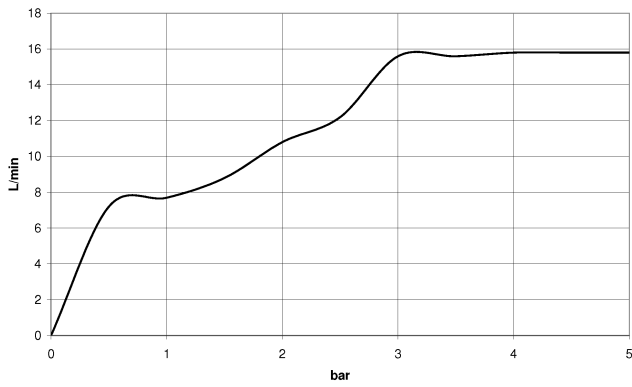

Hand shower - Brushed Bronze

IMO

28 017 979

28 017 979

mm [inches]

Flow rate chart

Certificates

LGA_29983.