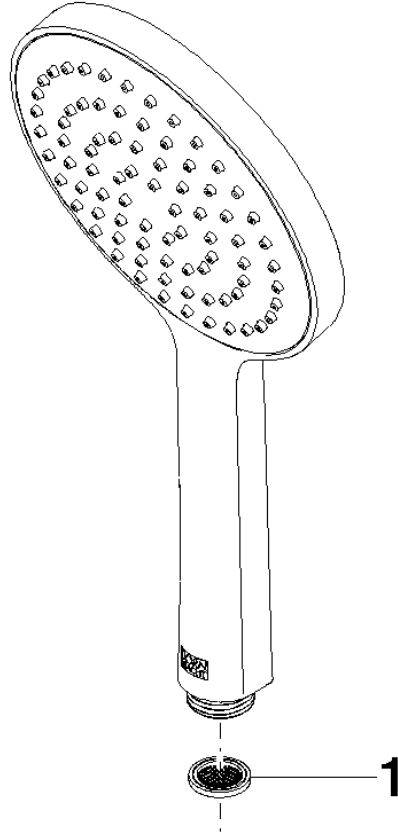

Hand shower - Brushed Champagne (22kt Gold)

IMO

28 017 979

- COMPACT RAIN, max. flow rate 15 l/min (at 3 bar)
- with anti-scale system
- spray head Ø 130 mm
- 1/2" connection

Intrinsic protection against back flow.

Fits: IMO, LULU, MADISON, MEM, TARA, CL.1, LISSÉ, VAIA, META, CYO

	Brushed Champagne (22kt Gold)	28 017 979-46
	Chrome	28 017 979-00 0010
	Chrome	28 017 979-00
	Brushed Platinum	28 017 979-06
	Brushed Platinum	28 017 979-06 0010
	Platinum	28 017 979-08
	Platinum	28 017 979-08 0010
	Dark Chrome	28 017 979-19
	Dark Chrome	28 017 979-19 0010
	Light Gold	28 017 979-26 0010
	Light Gold	28 017 979-26
	Brushed Light Gold	28 017 979-27 0010
	Brushed Light Gold	28 017 979-27
	Brushed Durabrass (23kt Gold)	28 017 979-28
	Brushed Durabrass (23kt Gold)	28 017 979-28 0010
	Matte Black	28 017 979-33
	Matte Black	28 017 979-33 0010
	Brushed Bronze	28 017 979-42
	Brushed Bronze	28 017 979-42 0010
	Brushed Champagne (22kt Gold)	28 017 979-46 0010
	Champagne (22kt Gold)	28 017 979-47
	Champagne (22kt Gold)	28 017 979-47 0010
	Brushed Chrome	28 017 979-93
	Brushed Chrome	28 017 979-93 0010
	Brushed Dark Platinum	28 017 979-99 0010
	Brushed Dark Platinum	28 017 979-99

Hand shower - Brushed Champagne (22kt Gold)

IMO

28 017 979

28 017 979

mm [inches]

Flow rate chart

Certificates

DVGW_DW-
6517DN0129.

LGA_29983.

28 017 979

Parts for other finishes can be found here: [Chrome](#)

Spare parts list

No.	Item Number	Name	Quantity used	Delivery time
1	09 23 01 039 90	sieve	1	2