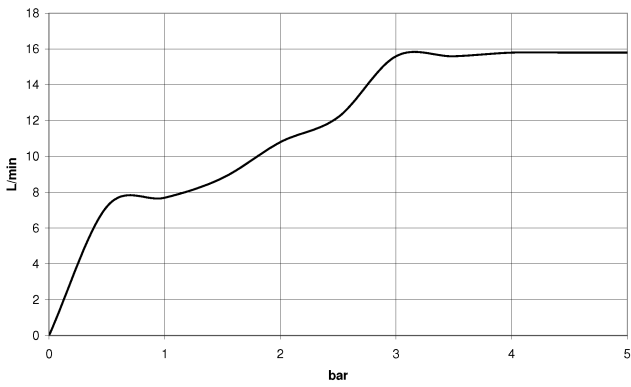

## Hand shower - Brushed Dark Platinum

IMO

28 017 979

- COMPACT RAIN, max. flow rate 15 l/min (at 3 bar)
- with anti-scale system
- spray head Ø 130 mm
- 1/2" connection

Intrinsic protection against back flow.

## Hand shower - Brushed Dark Platinum

---

IMO

28 017 979

28 017 979

mm [inches]

Flow rate chart

Certificates