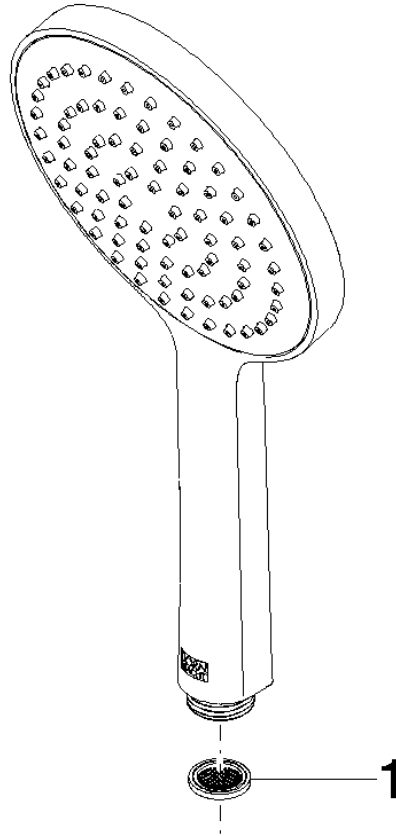

## Hand shower - Brushed Dark Platinum

IMO

28 017 979

- COMPACT RAIN, max. flow rate 15 l/min (at 3 bar)
- with anti-scale system
- spray head Ø 130 mm
- 1/2" connection

Intrinsic protection against back flow.

Fits: IMO, LULU, MADISON, MEM, TARA, CL.1, LISSÉ, VAIA, META, CYO

	Brushed Dark Platinum	28 017 979-99
	Chrome	28 017 979-00 0010
	Chrome	28 017 979-00
	Brushed Platinum	28 017 979-06
	Brushed Platinum	28 017 979-06 0010
	Platinum	28 017 979-08
	Platinum	28 017 979-08 0010
	Dark Chrome	28 017 979-19
	Dark Chrome	28 017 979-19 0010
	Light Gold	28 017 979-26 0010
	Light Gold	28 017 979-26
	Brushed Light Gold	28 017 979-27 0010
	Brushed Light Gold	28 017 979-27
	Brushed Durabrass (23kt Gold)	28 017 979-28
	Brushed Durabrass (23kt Gold)	28 017 979-28 0010
	Matte Black	28 017 979-33
	Matte Black	28 017 979-33 0010
	Brushed Bronze	28 017 979-42
	Brushed Bronze	28 017 979-42 0010
	Brushed Champagne (22kt Gold)	28 017 979-46
	Brushed Champagne (22kt Gold)	28 017 979-46 0010
	Champagne (22kt Gold)	28 017 979-47
	Champagne (22kt Gold)	28 017 979-47 0010
	Brushed Chrome	28 017 979-93
	Brushed Chrome	28 017 979-93 0010
	Brushed Dark Platinum	28 017 979-99 0010

## Hand shower - Brushed Dark Platinum

---

IMO

28 017 979

28 017 979

mm [inches]

Flow rate chart

Certificates

DVGW\_DW-  
6517DN0129.

LGA\_29983.

WRAS\_2009011.

28 017 979

Parts for other finishes can be found here: [Chrome](#)

Spare parts list

No.	Item Number	Name	Quantity used	Delivery time
1	09 23 01 039 90	sieve	1	2