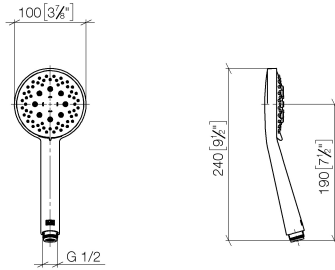

Hand shower FlowReduce - Chrome

IMO

28 018 979

- Three or five settings: COMPACT RAIN, COMPACT SOFT FLOW, COMPACT AQUAPRESSURE FLOW, max. flow rate 6.8 l/min (at 3 bar)
- with anti-scale system
- spray head Ø 100mm
- 1/2" connection
- Function from: 6 l/min
- This product can help a building meet the requirements of Green Building Rating Systems, e.g. LEED®, BREEAM®, DGNB

Intrinsic protection against back flow.

Fits: IMO, LULU, MADISON, MEM, TARA, CL.1, LISSÉ, VAIA, META, CYO

	Chrome	28 018 979-00 0010
	Chrome	28 018 979-00
	Brushed Platinum	28 018 979-06
	Brushed Platinum	28 018 979-06 0010
	Platinum	28 018 979-08
	Platinum	28 018 979-08 0010
	Dark Brass matt	28 018 979-16 0010
	Dark Bronze matt	28 018 979-17 0010
	Dark Chrome	28 018 979-19
	Dark Chrome	28 018 979-19 0010
	Light Gold	28 018 979-26 0010
	Light Gold	28 018 979-26
	Brushed Light Gold	28 018 979-27 0010
	Brushed Light Gold	28 018 979-27
	Brushed Durabrass (23kt Gold)	28 018 979-28
	Brushed Durabrass (23kt Gold)	28 018 979-28 0010
	Matte Black	28 018 979-33
	Matte Black	28 018 979-33 0010
	Brushed Bronze	28 018 979-42
	Brushed Bronze	28 018 979-42 0010
	Brushed Champagne (22kt Gold)	28 018 979-46
	Brushed Champagne (22kt Gold)	28 018 979-46 0010
	Champagne (22kt Gold)	28 018 979-47
	Champagne (22kt Gold)	28 018 979-47 0010
	Brushed Chrome	28 018 979-93
	Brushed Chrome	28 018 979-93 0010

Hand shower FlowReduce - Chrome

IMO

28 018 979

 Brushed Dark Platinum	28 018 979-99
 Brushed Dark Platinum	28 018 979-99 0010

28 018 979

mm [inches]

Flow rate chart

Certificates

LGA_29984.

Spare parts list

No.	Item Number	Name	Quantity used	Delivery time
1	09 23 01 039 90	sieve	1	2