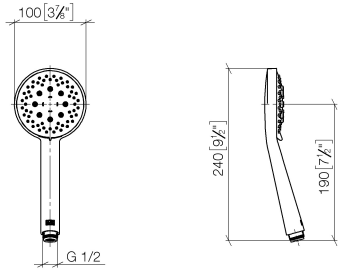

Hand shower FlowReduce - Platinum

IMO

28 018 979

- Three or five settings: COMPACT RAIN, COMPACT SOFT FLOW, COMPACT AQUAPRESSURE FLOW, max. flow rate 6.8 l/min (at 3 bar)
- with anti-scale system
- spray head Ø 100mm
- 1/2" connection
- Function from: 6 l/min
- This product can help a building meet the requirements of Green Building Rating Systems, e.g. LEED®, BREEAM®, DGNB

Intrinsic protection against back flow.

Fits: IMO, LULU, MADISON, MEM, TARA, CL.1, LISSÉ, VAIA, META, CYO

	Platinum	28 018 979-08 0010
	Chrome	28 018 979-00
	Chrome	28 018 979-00 0010
	Brushed Platinum	28 018 979-06
	Brushed Platinum	28 018 979-06 0010
	Platinum	28 018 979-08
	Dark Brass matt	28 018 979-16 0010
	Dark Bronze matt	28 018 979-17 0010
	Dark Chrome	28 018 979-19
	Dark Chrome	28 018 979-19 0010
	Light Gold	28 018 979-26 0010
	Light Gold	28 018 979-26
	Brushed Light Gold	28 018 979-27 0010
	Brushed Light Gold	28 018 979-27
	Brushed Durabrass (23kt Gold)	28 018 979-28
	Brushed Durabrass (23kt Gold)	28 018 979-28 0010
	Matte Black	28 018 979-33
	Matte Black	28 018 979-33 0010
	Brushed Bronze	28 018 979-42
	Brushed Bronze	28 018 979-42 0010
	Brushed Champagne (22kt Gold)	28 018 979-46
	Brushed Champagne (22kt Gold)	28 018 979-46 0010
	Champagne (22kt Gold)	28 018 979-47
	Champagne (22kt Gold)	28 018 979-47 0010
	Brushed Chrome	28 018 979-93
	Brushed Chrome	28 018 979-93 0010

Hand shower FlowReduce - Platinum

IMO

28 018 979

 Brushed Dark Platinum	28 018 979-99
 Brushed Dark Platinum	28 018 979-99 0010

28 018 979

mm [inches]

Flow rate chart

Certificates

LGA_29984.

Spare parts list

No.	Item Number	Name	Quantity used	Delivery time
1	09 23 01 039 90	sieve	1	2