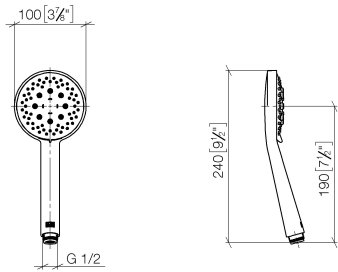

Hand shower FlowReduce - Dark Brass matt

IMO

28 018 979

- Three or five settings: COMPACT RAIN, COMPACT SOFT FLOW, COMPACT AQUAPRESSURE FLOW, max. flow rate 6.8 l/min (at 3 bar)
- with anti-scale system
- spray head Ø 100mm
- 1/2" connection
- Function from: 6 l/min
- This product can help a building meet the requirements of Green Building Rating Systems, e.g. LEED®, BREEAM®, DGNB

Intrinsic protection against back flow.

Fits: IMO, LULU, MADISON, MEM, TARA, CL.1, LISSÉ, VAIA, META, CYO

	Dark Brass matt	28 018 979-16 0010
	Chrome	28 018 979-00
	Chrome	28 018 979-00 0010
	Brushed Platinum	28 018 979-06
	Brushed Platinum	28 018 979-06 0010
	Platinum	28 018 979-08
	Platinum	28 018 979-08 0010
	Dark Bronze matt	28 018 979-17 0010
	Dark Chrome	28 018 979-19
	Dark Chrome	28 018 979-19 0010
	Light Gold	28 018 979-26 0010
	Light Gold	28 018 979-26
	Brushed Light Gold	28 018 979-27 0010
	Brushed Light Gold	28 018 979-27
	Brushed Durabrass (23kt Gold)	28 018 979-28
	Brushed Durabrass (23kt Gold)	28 018 979-28 0010
	Matte Black	28 018 979-33
	Matte Black	28 018 979-33 0010
	Brushed Bronze	28 018 979-42
	Brushed Bronze	28 018 979-42 0010
	Brushed Champagne (22kt Gold)	28 018 979-46
	Brushed Champagne (22kt Gold)	28 018 979-46 0010
	Champagne (22kt Gold)	28 018 979-47
	Champagne (22kt Gold)	28 018 979-47 0010
	Brushed Chrome	28 018 979-93
	Brushed Chrome	28 018 979-93 0010

Hand shower FlowReduce - Dark Brass matt

IMO

28 018 979

 Brushed Dark Platinum	28 018 979-99
 Brushed Dark Platinum	28 018 979-99 0010

28 018 979

mm [inches]

Flow rate chart

Certificates