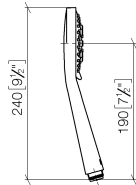

28 018 979

- Three or five settings: COMPACT RAIN, COMPACT SOFT FLOW, COMPACT AQUAPRESSURE FLOW, max. flow rate 15 l/min (at 3 bar)
- with anti-scale system
- spray head Ø 100mm
- 1/2" connection
- WRAS 1704043
- Function from: 7 l/min

Hand shower - Dark Chrome

IMO

28 018 979

	Brushed Dark Platinum	28 018 979-99
	Brushed Dark Platinum	28 018 979-99 0010

28 018 979

mm [inches]

Flow rate chart

Certificates

LGA_29984.

DVGW_DW-
6517DN0129.

WRAS_2210003.

28 018 979

Parts for other finishes can be found here: [Chrome](#)

Spare parts list

No.	Item Number	Name	Quantity used	Delivery time
1	09 23 01 039 90	sieve	1	2