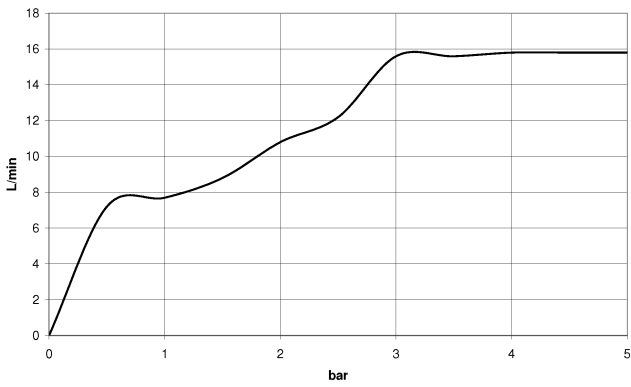

28 018 979

- Three or five settings: COMPACT RAIN, COMPACT SOFT FLOW, COMPACT AQUAPRESSURE FLOW, max. flow rate 15 l/min (at 3 bar)
- with anti-scale system
- spray head Ø 100mm
- 1/2" connection
- WRAS 1704043
- Function from: 7 l/min

Hand shower - Dark Chrome

IMO

28 018 979

	Brushed Dark Platinum	28 018 979-99
	Brushed Dark Platinum	28 018 979-99 0010

28 018 979

mm [inches]

Flow rate chart

Certificates