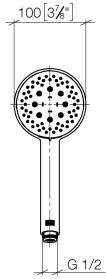

28 018 979

- Three or five settings: COMPACT RAIN, COMPACT SOFT FLOW, COMPACT AQUAPRESSURE FLOW, max. flow rate 15 l/min (at 3 bar)
- with anti-scale system
- spray head Ø 100mm
- 1/2" connection
- WRAS 1704043
- Function from: 7 l/min

Hand shower - Dark Chrome

IMO

28 018 979

	Brushed Dark Platinum	28 018 979-99
	Brushed Dark Platinum	28 018 979-99 0010

28 018 979

mm [inches]

Flow rate chart

Certificates

LGA_29984.

DVGW_DW-
6517DN0129.

WRAS_2210003.

28 018 979

Parts for other finishes can be found here: [Chrome](#)

Spare parts list

No.	Item Number	Name	Quantity used	Delivery time
1	09 23 01 039 90	sieve	1	2