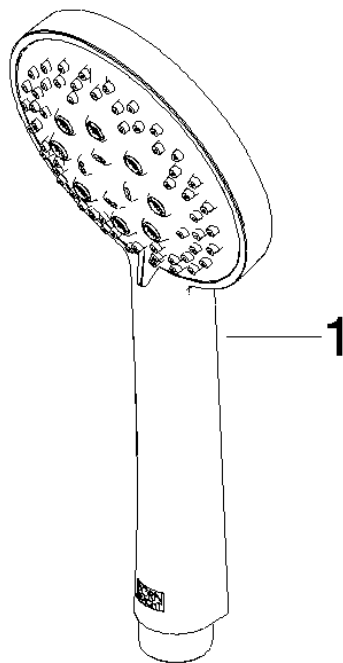

28 018 979

- Three or five settings: COMPACT RAIN, COMPACT SOFT FLOW, COMPACT AQUAPRESSURE FLOW, max. flow rate 15 l/min (at 3 bar)
- with anti-scale system
- spray head Ø 100mm
- 1/2" connection
- WRAS 1704043
- Function from: 7 l/min

Intrinsic protection against back flow.

Fits: IMO, LULU, MADISON, MEM, TARA, CL.1, LISSÉ, VAIA, META, CYO

	Dark Chrome	28 018 979-19
	Chrome	28 018 979-00
	Chrome	28 018 979-00 0010
	Brushed Platinum	28 018 979-06
	Brushed Platinum	28 018 979-06 0010
	Platinum	28 018 979-08
	Platinum	28 018 979-08 0010
	Dark Brass matt	28 018 979-16 0010
	Dark Bronze matt	28 018 979-17 0010
	Dark Chrome	28 018 979-19 0010
	Light Gold	28 018 979-26 0010
	Light Gold	28 018 979-26
	Brushed Light Gold	28 018 979-27 0010
	Brushed Light Gold	28 018 979-27
	Brushed Durabrass (23kt Gold)	28 018 979-28
	Brushed Durabrass (23kt Gold)	28 018 979-28 0010
	Matte Black	28 018 979-33
	Matte Black	28 018 979-33 0010
	Brushed Bronze	28 018 979-42
	Brushed Bronze	28 018 979-42 0010
	Brushed Champagne (22kt Gold)	28 018 979-46
	Brushed Champagne (22kt Gold)	28 018 979-46 0010
	Champagne (22kt Gold)	28 018 979-47
	Champagne (22kt Gold)	28 018 979-47 0010
	Brushed Chrome	28 018 979-93
	Brushed Chrome	28 018 979-93 0010

Hand shower - Dark Chrome

IMO

28 018 979

	Brushed Dark Platinum	28 018 979-99
	Brushed Dark Platinum	28 018 979-99 0010

28 018 979

mm [inches]

Flow rate chart

Certificates

LGA_29984.

DVGW_DW-
6517DN0129.

WRAS_2210003.

28 018 979

Parts for other finishes can be found here: [Chrome](#)

Spare parts list

No.	Item Number	Name	Quantity used	Delivery time
1	09 23 01 039 90	sieve	1	2