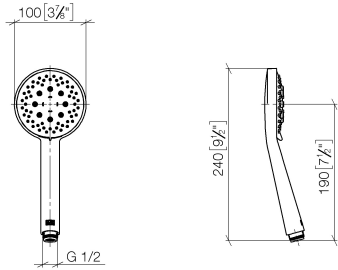

Hand shower FlowReduce - Brushed Light Gold

IMO

28 018 979

- Three or five settings: COMPACT RAIN, COMPACT SOFT FLOW, COMPACT AQUAPRESSURE FLOW, max. flow rate 6.8 l/min (at 3 bar)
- with anti-scale system
- spray head Ø 100mm
- 1/2" connection
- Function from: 6 l/min
- This product can help a building meet the requirements of Green Building Rating Systems, e.g. LEED®, BREEAM®, DGNB

Intrinsic protection against back flow.

Fits: IMO, LULU, MADISON, MEM, TARA, CL.1, LISSÉ, VAIA, META, CYO

	Brushed Light Gold	28 018 979-27 0010
	Chrome	28 018 979-00
	Chrome	28 018 979-00 0010
	Brushed Platinum	28 018 979-06
	Brushed Platinum	28 018 979-06 0010
	Platinum	28 018 979-08
	Platinum	28 018 979-08 0010
	Dark Brass matt	28 018 979-16 0010
	Dark Bronze matt	28 018 979-17 0010
	Dark Chrome	28 018 979-19
	Dark Chrome	28 018 979-19 0010
	Light Gold	28 018 979-26 0010
	Light Gold	28 018 979-26
	Brushed Light Gold	28 018 979-27
	Brushed Durabrass (23kt Gold)	28 018 979-28
	Brushed Durabrass (23kt Gold)	28 018 979-28 0010
	Matte Black	28 018 979-33
	Matte Black	28 018 979-33 0010
	Brushed Bronze	28 018 979-42
	Brushed Bronze	28 018 979-42 0010
	Brushed Champagne (22kt Gold)	28 018 979-46
	Brushed Champagne (22kt Gold)	28 018 979-46 0010
	Champagne (22kt Gold)	28 018 979-47
	Champagne (22kt Gold)	28 018 979-47 0010
	Brushed Chrome	28 018 979-93
	Brushed Chrome	28 018 979-93 0010

Hand shower FlowReduce - Brushed Light Gold

IMO

28 018 979

 Brushed Dark Platinum	28 018 979-99
 Brushed Dark Platinum	28 018 979-99 0010

28 018 979

mm [inches]

Flow rate chart

Certificates

LGA_29984.

Spare parts list

No.	Item Number	Name	Quantity used	Delivery time
1	09 23 01 039 90	sieve	1	2