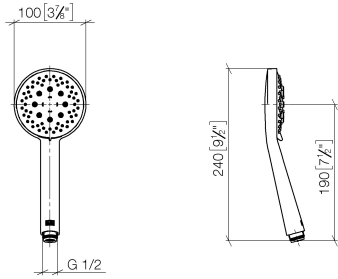

28 018 979

- Three or five settings: COMPACT RAIN, COMPACT SOFT FLOW, COMPACT AQUAPRESSURE FLOW, max. flow rate 15 l/min (at 3 bar)
- with anti-scale system
- spray head Ø 100mm
- 1/2" connection
- WRAS 1704043
- Function from: 7 l/min

Intrinsic protection against back flow.

Fits: IMO, LULU, MADISON, MEM, TARA, CL.1, LISSÉ, VAIA, META, CYO

	Brushed Bronze	28 018 979-42
	Chrome	28 018 979-00
	Chrome	28 018 979-00 0010
	Brushed Platinum	28 018 979-06
	Brushed Platinum	28 018 979-06 0010
	Platinum	28 018 979-08
	Platinum	28 018 979-08 0010
	Dark Brass matt	28 018 979-16 0010
	Dark Bronze matt	28 018 979-17 0010
	Dark Chrome	28 018 979-19
	Dark Chrome	28 018 979-19 0010
	Light Gold	28 018 979-26 0010
	Light Gold	28 018 979-26
	Brushed Light Gold	28 018 979-27 0010
	Brushed Light Gold	28 018 979-27
	Brushed Durabrass (23kt Gold)	28 018 979-28
	Brushed Durabrass (23kt Gold)	28 018 979-28 0010
	Matte Black	28 018 979-33
	Matte Black	28 018 979-33 0010
	Brushed Bronze	28 018 979-42 0010
	Brushed Champagne (22kt Gold)	28 018 979-46
	Brushed Champagne (22kt Gold)	28 018 979-46 0010
	Champagne (22kt Gold)	28 018 979-47
	Champagne (22kt Gold)	28 018 979-47 0010
	Brushed Chrome	28 018 979-93
	Brushed Chrome	28 018 979-93 0010

Hand shower - Brushed Bronze

IMO

28 018 979

	Brushed Dark Platinum	28 018 979-99
	Brushed Dark Platinum	28 018 979-99 0010

28 018 979

mm [inches]

Flow rate chart

Certificates

LGA_29984.

WRAS_2210003.

28 018 979

Parts for other finishes can be found here: [Chrome](#)

Spare parts list

No.	Item Number	Name	Quantity used	Delivery time
1	09 23 01 039 90	sieve	1	2