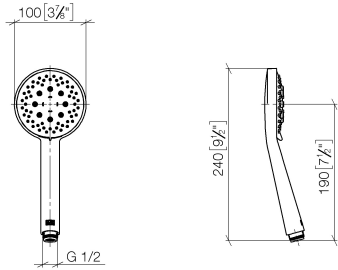

Hand shower FlowReduce - Brushed Champagne (22kt Gold)

IMO

28 018 979

- Three or five settings: COMPACT RAIN, COMPACT SOFT FLOW, COMPACT AQUAPRESSURE FLOW, max. flow rate 6.8 l/min (at 3 bar)
- with anti-scale system
- spray head Ø 100mm
- 1/2" connection
- Function from: 6 l/min
- This product can help a building meet the requirements of Green Building Rating Systems, e.g. LEED®, BREEAM®, DGNB

Intrinsic protection against back flow.

Fits: IMO, LULU, MADISON, MEM, TARA, CL.1, LISSÉ, VAIA, META, CYO

	Brushed Champagne (22kt Gold)	28 018 979-46 0010
	Chrome	28 018 979-00
	Chrome	28 018 979-00 0010
	Brushed Platinum	28 018 979-06
	Brushed Platinum	28 018 979-06 0010
	Platinum	28 018 979-08
	Platinum	28 018 979-08 0010
	Dark Brass matt	28 018 979-16 0010
	Dark Bronze matt	28 018 979-17 0010
	Dark Chrome	28 018 979-19
	Dark Chrome	28 018 979-19 0010
	Light Gold	28 018 979-26 0010
	Light Gold	28 018 979-26
	Brushed Light Gold	28 018 979-27 0010
	Brushed Light Gold	28 018 979-27
	Brushed Durabrass (23kt Gold)	28 018 979-28
	Brushed Durabrass (23kt Gold)	28 018 979-28 0010
	Matte Black	28 018 979-33
	Matte Black	28 018 979-33 0010
	Brushed Bronze	28 018 979-42
	Brushed Bronze	28 018 979-42 0010
	Brushed Champagne (22kt Gold)	28 018 979-46
	Champagne (22kt Gold)	28 018 979-47
	Champagne (22kt Gold)	28 018 979-47 0010
	Brushed Chrome	28 018 979-93
	Brushed Chrome	28 018 979-93 0010

Hand shower FlowReduce - Brushed Champagne (22kt Gold)

IMO

28 018 979

	Brushed Dark Platinum	28 018 979-99
	Brushed Dark Platinum	28 018 979-99 0010

28 018 979

mm [inches]

Flow rate chart

Certificates

LGA_29984.

Spare parts list

No.	Item Number	Name	Quantity used	Delivery time
1	09 23 01 039 90	sieve	1	2