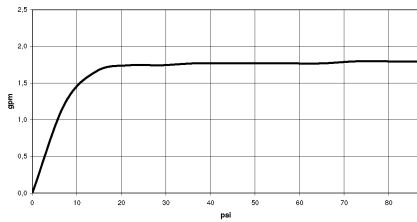

Hand shower FlowReduce - Champagne (22kt Gold)

IMO

28 018 979

- Three or five settings: COMPACT RAIN, COMPACT SOFT FLOW, COMPACT AQUAPRESSURE FLOW, max. flow rate 6.8 l/min (at 3 bar)
- with anti-scale system
- spray head Ø 100mm
- 1/2" connection
- Function from: 6 l/min
- This product can help a building meet the requirements of Green Building Rating Systems, e.g. LEED®, BREEAM®, DGNB

Hand shower FlowReduce - Champagne (22kt Gold)

IMO

28 018 979

	Brushed Dark Platinum	28 018 979-99
	Brushed Dark Platinum	28 018 979-99 0010

28 018 979

mm [inches]

Flow rate chart

Certificates