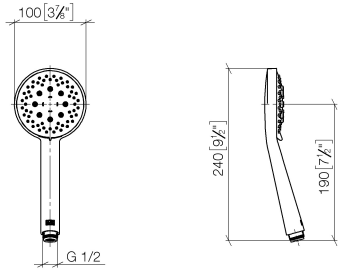

Hand shower FlowReduce - Champagne (22kt Gold)

IMO

28 018 979

- Three or five settings: COMPACT RAIN, COMPACT SOFT FLOW, COMPACT AQUAPRESSURE FLOW, max. flow rate 6.8 l/min (at 3 bar)
- with anti-scale system
- spray head Ø 100mm
- 1/2" connection
- Function from: 6 l/min
- This product can help a building meet the requirements of Green Building Rating Systems, e.g. LEED®, BREEAM®, DGNB

Intrinsic protection against back flow.

Fits: IMO, LULU, MADISON, MEM, TARA, CL.1, LISSÉ, VAIA, META, CYO

	Champagne (22kt Gold)	28 018 979-47 0010
	Chrome	28 018 979-00
	Chrome	28 018 979-00 0010
	Brushed Platinum	28 018 979-06
	Brushed Platinum	28 018 979-06 0010
	Platinum	28 018 979-08
	Platinum	28 018 979-08 0010
	Dark Brass matt	28 018 979-16 0010
	Dark Bronze matt	28 018 979-17 0010
	Dark Chrome	28 018 979-19
	Dark Chrome	28 018 979-19 0010
	Light Gold	28 018 979-26 0010
	Light Gold	28 018 979-26
	Brushed Light Gold	28 018 979-27 0010
	Brushed Light Gold	28 018 979-27
	Brushed Durabrass (23kt Gold)	28 018 979-28
	Brushed Durabrass (23kt Gold)	28 018 979-28 0010
	Matte Black	28 018 979-33
	Matte Black	28 018 979-33 0010
	Brushed Bronze	28 018 979-42
	Brushed Bronze	28 018 979-42 0010
	Brushed Champagne (22kt Gold)	28 018 979-46
	Brushed Champagne (22kt Gold)	28 018 979-46 0010
	Champagne (22kt Gold)	28 018 979-47
	Brushed Chrome	28 018 979-93
	Brushed Chrome	28 018 979-93 0010

Hand shower FlowReduce - Champagne (22kt Gold)

IMO

28 018 979

	Brushed Dark Platinum	28 018 979-99
	Brushed Dark Platinum	28 018 979-99 0010

28 018 979

mm [inches]

Flow rate chart

Certificates

LGA_29984.

Spare parts list

No.	Item Number	Name	Quantity used	Delivery time
1	09 23 01 039 90	sieve	1	2