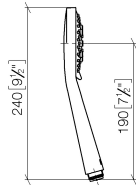

Hand shower - Brushed Dark Platinum

IMO

28 018 979

- Three or five settings: COMPACT RAIN, COMPACT SOFT FLOW, COMPACT AQUAPRESSURE FLOW, max. flow rate 15 l/min (at 3 bar)
- with anti-scale system
- spray head Ø 100mm
- 1/2" connection
- WRAS 1704043
- Function from: 7 l/min

Hand shower - Brushed Dark Platinum

IMO

28 018 979

	Brushed Chrome	28 018 979-93 0010
	Brushed Dark Platinum	28 018 979-99 0010

28 018 979

mm [inches]

Flow rate chart

Certificates

LGA_29984.

DVGW_DW-
6517DN0129.

WRAS_2210003.

28 018 979

Parts for other finishes can be found here: [Chrome](#)

Spare parts list

No.	Item Number	Name	Quantity used	Delivery time
1	09 23 01 039 90	sieve	1	2