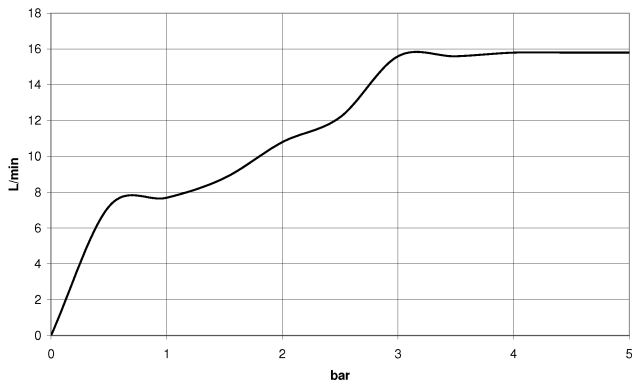

Hand shower - Brushed Dark Platinum

IMO

28 018 979

- Three or five settings: COMPACT RAIN, COMPACT SOFT FLOW, COMPACT AQUAPRESSURE FLOW, max. flow rate 15 l/min (at 3 bar)
- with anti-scale system
- spray head Ø 100mm
- 1/2" connection
- WRAS 1704043
- Function from: 7 l/min

Hand shower - Brushed Dark Platinum

IMO

28 018 979

	Brushed Chrome	28 018 979-93 0010
	Brushed Dark Platinum	28 018 979-99 0010

28 018 979

mm [inches]

Flow rate chart

Certificates