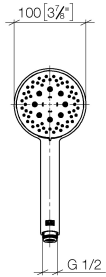

Hand shower - Brushed Dark Platinum

IMO

28 018 979

- Three or five settings: COMPACT RAIN, COMPACT SOFT FLOW, COMPACT AQUAPRESSURE FLOW, max. flow rate 15 l/min (at 3 bar)
- with anti-scale system
- spray head Ø 100mm
- 1/2" connection
- WRAS 1704043
- Function from: 7 l/min

Hand shower - Brushed Dark Platinum

IMO

28 018 979

	Brushed Chrome	28 018 979-93 0010
	Brushed Dark Platinum	28 018 979-99 0010

28 018 979

mm [inches]

Flow rate chart

Certificates

LGA_29984.

DVGW_DW-
6517DN0129.

WRAS_2210003.

28 018 979

Parts for other finishes can be found here: [Chrome](#)

Spare parts list

No.	Item Number	Name	Quantity used	Delivery time
1	09 23 01 039 90	sieve	1	2