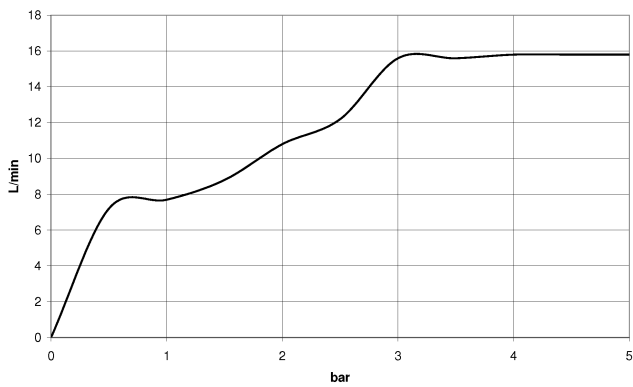

# Hand shower - Brushed Platinum

IMO

28 019 979

- COMPACT RAIN, max. flow rate 15 l/min (at 3 bar)
- with anti-scale system
- 1/2" connection
- WRAS 2112017

Intrinsic protection against back flow.

Fits: IMO, LULU, MADISON, MEM, TARA, CL.1, LISSÉ, VAIA, META, CYO

## Hand shower - Brushed Platinum

IMO

28 019 979

28 019 979

mm [inches]

### Flow rate chart