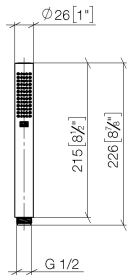

# Hand shower - Brushed Platinum

IMO

28 019 979

- COMPACT RAIN, max. flow rate 15 l/min (at 3 bar)
- with anti-scale system
- 1/2" connection
- WRAS 2112017

Intrinsic protection against back flow.

Fits: IMO, LULU, MADISON, MEM, TARA, CL.1, LISSÉ, VAIA, META, CYO

## Hand shower - Brushed Platinum

IMO

28 019 979

28 019 979

mm [inches]

### Flow rate chart