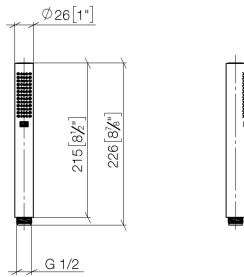

28 019 979

- COMPACT RAIN, max. flow rate 15 l/min (at 3 bar)
- with anti-scale system
- 1/2" connection
- WRAS 2112017

Intrinsic protection against back flow.

Fits: IMO, LULU, MADISON, MEM, TARA, CL.1, LISSÉ, VAIA, META, CYO

Hand shower - Platinum

IMO

28 019 979

28 019 979

mm [inches]

Flow rate chart

Certificates

LGA_29985.