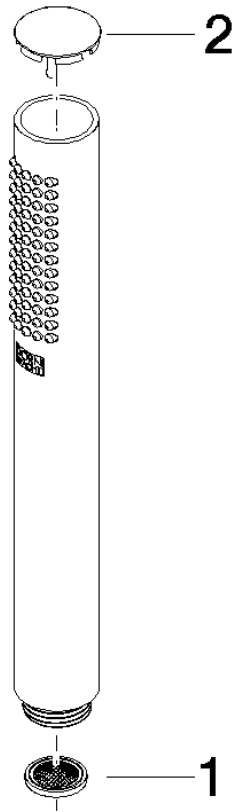

28 019 979

- COMPACT RAIN, max. flow rate 15 l/min (at 3 bar)
- with anti-scale system
- 1/2" connection
- WRAS 2112017

Intrinsic protection against back flow.

Fits: IMO, LULU, MADISON, MEM, TARA,  
CL.1, LISSÉ, VAIA, META, CYO

	Dark Chrome	28 019 979-19
	Chrome	28 019 979-00
	Chrome	28 019 979-00 0010
	Brushed Platinum	28 019 979-06
	Brushed Platinum	28 019 979-06 0010
	Platinum	28 019 979-08
	Platinum	28 019 979-08 0010
	Dark Chrome	28 019 979-19 0010
	Light Gold	28 019 979-26 0010
	Light Gold	28 019 979-26
	Brushed Light Gold	28 019 979-27 0010
	Brushed Light Gold	28 019 979-27
	Brushed Durabrass (23kt Gold)	28 019 979-28
	Brushed Durabrass (23kt Gold)	28 019 979-28 0010
	Matte Black	28 019 979-33
	Matte Black	28 019 979-33 0010
	Brushed Bronze	28 019 979-42
	Brushed Bronze	28 019 979-42 0010
	Brushed Champagne (22kt Gold)	28 019 979-46
	Brushed Champagne (22kt Gold)	28 019 979-46 0010
	Champagne (22kt Gold)	28 019 979-47
	Champagne (22kt Gold)	28 019 979-47 0010
	Brushed Chrome	28 019 979-93
	Brushed Chrome	28 019 979-93 0010
	Brushed Dark Platinum	28 019 979-99
	Brushed Dark Platinum	28 019 979-99 0010

## Hand shower - Dark Chrome

---

IMO

28 019 979

28 019 979

mm [inches]

Flow rate chart

Certificates

LGA\_29985.

DVGW\_DW-  
6517DN0129.

WRAS\_2112017.

28 019 979

Parts for other finishes can be found here: [Chrome](#)

Spare parts list

No.	Item Number	Name	Quantity used	Delivery time
1	09 23 01 039 90	sieve	1	2
2	09 21 02 153-19	cap	1	20