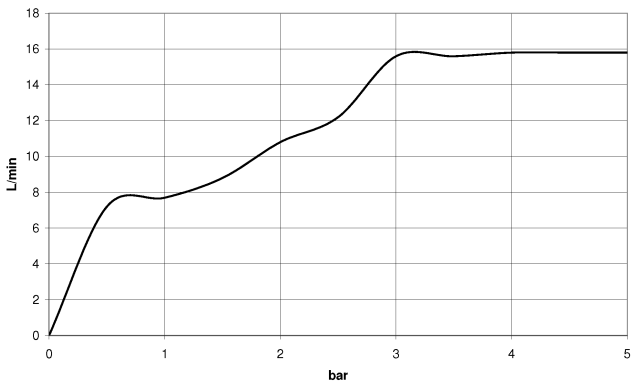

## Hand shower - Dark Chrome

---

IMO

28 019 979

28 019 979

mm [inches]

Flow rate chart

Certificates