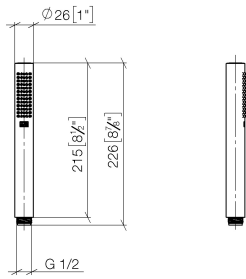

## Hand shower - Dark Chrome

---

IMO

28 019 979

28 019 979

mm [inches]

Flow rate chart

Certificates

LGA\_29985.

DVGW\_DW-  
6517DN0129.

WRAS\_2112017.

28 019 979

Parts for other finishes can be found here: [Chrome](#)

Spare parts list

No.	Item Number	Name	Quantity used	Delivery time
1	09 23 01 039 90	sieve	1	2
2	09 21 02 153-19	cap	1	20