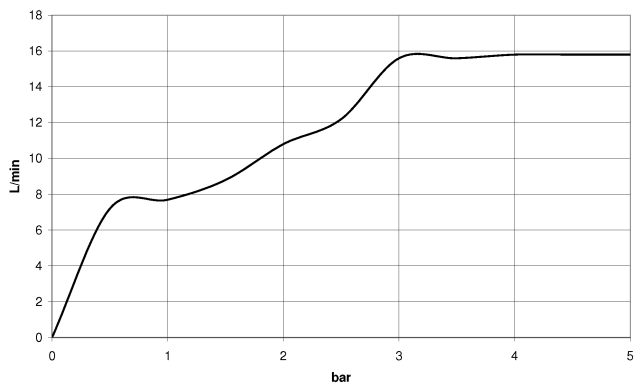

Hand shower - Brushed Light Gold

IMO

28 019 979

28 019 979

mm [inches]

Flow rate chart

Certificates

LGA_29985.