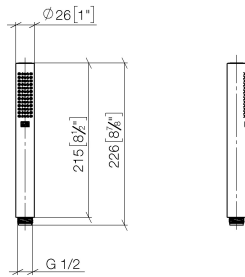

28 019 979

- COMPACT RAIN, max. flow rate 15 l/min (at 3 bar)
- with anti-scale system
- 1/2" connection
- WRAS

Intrinsic protection against back flow.

Fits: IMO, LULU, MADISON, MEM, TARA, CL.1, LISSÉ, VAIA, META, CYO

Hand shower - Brushed Light Gold

IMO

28 019 979

28 019 979

mm [inches]

Flow rate chart

Certificates

LGA_29985.