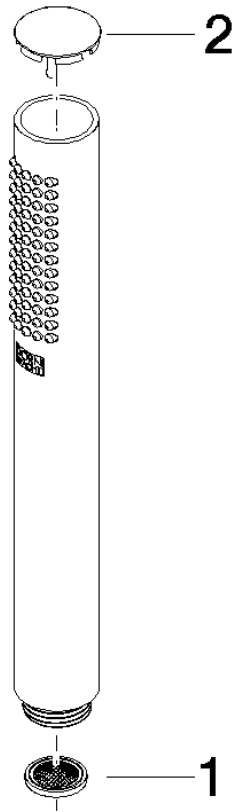

28 019 979

- COMPACT RAIN, max. flow rate 15 l/min (at 3 bar)
- with anti-scale system
- 1/2" connection
- WRAS

Intrinsic protection against back flow.

Fits: IMO, LULU, MADISON, MEM, TARA, CL.1, LISSÉ, VAIA, META, CYO

	Brushed Light Gold	28 019 979-27
	Chrome	28 019 979-00
	Chrome	28 019 979-00 0010
	Brushed Platinum	28 019 979-06
	Brushed Platinum	28 019 979-06 0010
	Platinum	28 019 979-08
	Platinum	28 019 979-08 0010
	Dark Chrome	28 019 979-19
	Dark Chrome	28 019 979-19 0010
	Light Gold	28 019 979-26 0010
	Light Gold	28 019 979-26
	Brushed Light Gold	28 019 979-27 0010
	Brushed Durabrass (23kt Gold)	28 019 979-28
	Brushed Durabrass (23kt Gold)	28 019 979-28 0010
	Matte Black	28 019 979-33
	Matte Black	28 019 979-33 0010
	Brushed Bronze	28 019 979-42
	Brushed Bronze	28 019 979-42 0010
	Brushed Champagne (22kt Gold)	28 019 979-46
	Brushed Champagne (22kt Gold)	28 019 979-46 0010
	Champagne (22kt Gold)	28 019 979-47
	Champagne (22kt Gold)	28 019 979-47 0010
	Brushed Chrome	28 019 979-93
	Brushed Chrome	28 019 979-93 0010
	Brushed Dark Platinum	28 019 979-99
	Brushed Dark Platinum	28 019 979-99 0010

Hand shower - Brushed Light Gold

IMO

28 019 979

28 019 979

mm [inches]

Flow rate chart

Certificates

LGA_29985.

28 019 979

Parts for other finishes can be found here: [Chrome](#)

Spare parts list

No.	Item Number	Name	Quantity used	Delivery time
1	09 23 01 039 90	sieve	1	2
2	09 21 02 153-27	cap	1	60