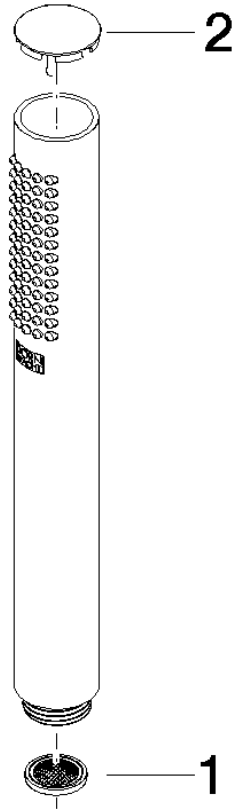

Hand shower - Brushed Durabrass (23kt Gold)

IMO

28 019 979

- COMPACT RAIN, max. flow rate 15 l/min (at 3 bar)
- with anti-scale system
- 1/2" connection
- WRAS 2112017

Intrinsic protection against back flow.

Fits: IMO, LULU, MADISON, MEM, TARA, CL.1, LISSÉ, VAIA, META, CYO

	Brushed Durabrass (23kt Gold)	28 019 979-28
	Chrome	28 019 979-00
	Chrome	28 019 979-00 0010
	Brushed Platinum	28 019 979-06
	Brushed Platinum	28 019 979-06 0010
	Platinum	28 019 979-08
	Platinum	28 019 979-08 0010
	Dark Chrome	28 019 979-19
	Dark Chrome	28 019 979-19 0010
	Light Gold	28 019 979-26 0010
	Light Gold	28 019 979-26
	Brushed Light Gold	28 019 979-27 0010
	Brushed Light Gold	28 019 979-27
	Brushed Durabrass (23kt Gold)	28 019 979-28 0010
	Matte Black	28 019 979-33
	Matte Black	28 019 979-33 0010
	Brushed Bronze	28 019 979-42
	Brushed Bronze	28 019 979-42 0010
	Brushed Champagne (22kt Gold)	28 019 979-46
	Brushed Champagne (22kt Gold)	28 019 979-46 0010
	Champagne (22kt Gold)	28 019 979-47
	Champagne (22kt Gold)	28 019 979-47 0010
	Brushed Chrome	28 019 979-93
	Brushed Chrome	28 019 979-93 0010
	Brushed Dark Platinum	28 019 979-99
	Brushed Dark Platinum	28 019 979-99 0010

Hand shower - Brushed Durabronz (23kt Gold)

IMO

28 019 979

28 019 979

mm [inches]

Flow rate chart

Certificates

LGA_29985.

DVGW_DW-
6517DN0129.

WRAS_2112017.

28 019 979

Parts for other finishes can be found here: [Chrome](#)

Spare parts list

No.	Item Number	Name	Quantity used	Delivery time
1	09 23 01 039 90	sieve	1	2
2	09 21 02 153-28	cap	1	20