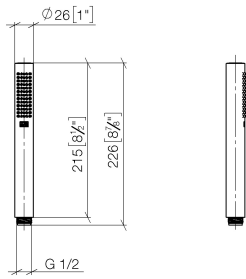

Hand shower - Brushed Durabrass (23kt Gold)

IMO

28 019 979

- COMPACT RAIN, max. flow rate 15 l/min (at 3 bar)
- with anti-scale system
- 1/2" connection
- WRAS 2112017

Intrinsic protection against back flow.

Fits: IMO, LULU, MADISON, MEM, TARA, CL.1, LISSÉ, VAIA, META, CYO

	Brushed Durabrass (23kt Gold)	28 019 979-28
	Chrome	28 019 979-00
	Chrome	28 019 979-00 0010
	Brushed Platinum	28 019 979-06
	Brushed Platinum	28 019 979-06 0010
	Platinum	28 019 979-08
	Platinum	28 019 979-08 0010
	Dark Chrome	28 019 979-19
	Dark Chrome	28 019 979-19 0010
	Light Gold	28 019 979-26 0010
	Light Gold	28 019 979-26
	Brushed Light Gold	28 019 979-27 0010
	Brushed Light Gold	28 019 979-27
	Brushed Durabrass (23kt Gold)	28 019 979-28 0010
	Matte Black	28 019 979-33
	Matte Black	28 019 979-33 0010
	Brushed Bronze	28 019 979-42
	Brushed Bronze	28 019 979-42 0010
	Brushed Champagne (22kt Gold)	28 019 979-46
	Brushed Champagne (22kt Gold)	28 019 979-46 0010
	Champagne (22kt Gold)	28 019 979-47
	Champagne (22kt Gold)	28 019 979-47 0010
	Brushed Chrome	28 019 979-93
	Brushed Chrome	28 019 979-93 0010
	Brushed Dark Platinum	28 019 979-99
	Brushed Dark Platinum	28 019 979-99 0010

Hand shower - Brushed Durabronz (23kt Gold)

IMO

28 019 979

28 019 979

mm [inches]

Flow rate chart

Certificates

LGA_29985.