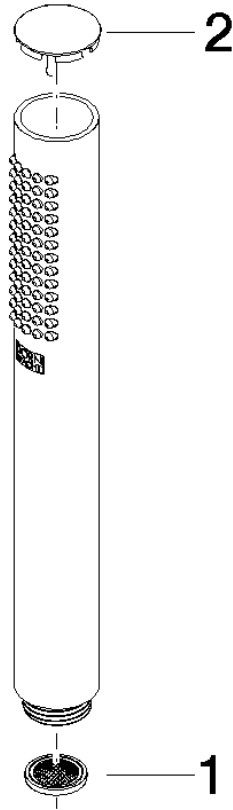

Hand shower - Matte Black

IMO

28 019 979

- COMPACT RAIN, max. flow rate 15 l/min (at 3 bar)
- with anti-scale system
- 1/2" connection
- WRAS 2112017

Intrinsic protection against back flow.

Fits: IMO, LULU, MADISON, MEM, TARA, CL.1, LISSÉ, VAIA, META, CYO

	Matte Black	28 019 979-33
	Chrome	28 019 979-00
	Chrome	28 019 979-00 0010
	Brushed Platinum	28 019 979-06
	Brushed Platinum	28 019 979-06 0010
	Platinum	28 019 979-08
	Platinum	28 019 979-08 0010
	Dark Chrome	28 019 979-19
	Dark Chrome	28 019 979-19 0010
	Light Gold	28 019 979-26 0010
	Light Gold	28 019 979-26
	Brushed Light Gold	28 019 979-27 0010
	Brushed Light Gold	28 019 979-27
	Brushed Durabrass (23kt Gold)	28 019 979-28
	Brushed Durabrass (23kt Gold)	28 019 979-28 0010
	Matte Black	28 019 979-33 0010
	Brushed Bronze	28 019 979-42
	Brushed Bronze	28 019 979-42 0010
	Brushed Champagne (22kt Gold)	28 019 979-46
	Brushed Champagne (22kt Gold)	28 019 979-46 0010
	Champagne (22kt Gold)	28 019 979-47
	Champagne (22kt Gold)	28 019 979-47 0010
	Brushed Chrome	28 019 979-93
	Brushed Chrome	28 019 979-93 0010
	Brushed Dark Platinum	28 019 979-99
	Brushed Dark Platinum	28 019 979-99 0010

Hand shower - Matte Black

IMO

28 019 979

28 019 979

mm [inches]

Flow rate chart

Certificates

LGA_29985.

DVGW_DW-
6517DN0129.

WRAS_2112017.

28 019 979

Parts for other finishes can be found here: [Chrome](#)

Spare parts list

No.	Item Number	Name	Quantity used	Delivery time
1	09 23 01 039 90	sieve	1	2
2	09 21 02 153-33	cap	1	30