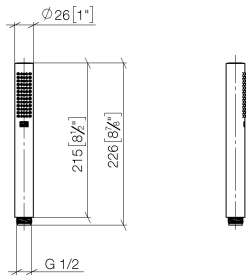

Hand shower FlowReduce - Brushed Champagne (22kt Gold)

IMO

28 019 979

- COMPACT RAIN, max. flow rate 6.8 l/min (at 3 bar)
- with anti-scale system
- 1/2" connection
- This product can help a building meet the requirements of Green Building Rating Systems, e.g. LEED®, BREEAM®, DGNB

Intrinsic protection against back flow.

Fits: IMO, LULU, MADISON, MEM, TARA, CL.1, LISSÉ, VAIA, META, CYO

	Brushed Champagne (22kt Gold)	28 019 979-46 0010
	Chrome	28 019 979-00
	Chrome	28 019 979-00 0010
	Brushed Platinum	28 019 979-06
	Brushed Platinum	28 019 979-06 0010
	Platinum	28 019 979-08
	Platinum	28 019 979-08 0010
	Dark Chrome	28 019 979-19
	Dark Chrome	28 019 979-19 0010
	Light Gold	28 019 979-26 0010
	Light Gold	28 019 979-26
	Brushed Light Gold	28 019 979-27 0010
	Brushed Light Gold	28 019 979-27
	Brushed Durabrass (23kt Gold)	28 019 979-28
	Brushed Durabrass (23kt Gold)	28 019 979-28 0010
	Matte Black	28 019 979-33
	Matte Black	28 019 979-33 0010
	Brushed Bronze	28 019 979-42
	Brushed Bronze	28 019 979-42 0010
	Brushed Champagne (22kt Gold)	28 019 979-46
	Champagne (22kt Gold)	28 019 979-47
	Champagne (22kt Gold)	28 019 979-47 0010
	Brushed Chrome	28 019 979-93
	Brushed Chrome	28 019 979-93 0010
	Brushed Dark Platinum	28 019 979-99
	Brushed Dark Platinum	28 019 979-99 0010

Hand shower FlowReduce - Brushed Champagne (22kt Gold)

IMO

28 019 979

28 019 979

mm [inches]

Flow rate chart

Certificates

LGA_29985.