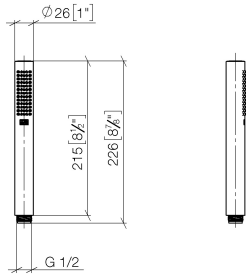

Hand shower FlowReduce - Champagne (22kt Gold)

IMO

28 019 979

- COMPACT RAIN, max. flow rate 6.8 l/min (at 3 bar)
- with anti-scale system
- 1/2" connection
- This product can help a building meet the requirements of Green Building Rating Systems, e.g. LEED®, BREEAM®, DGNB

Intrinsic protection against back flow.

Fits: IMO, LULU, MADISON, MEM, TARA, CL.1, LISSÉ, VAIA, META, CYO

	Champagne (22kt Gold)	28 019 979-47 0010
	Chrome	28 019 979-00
	Chrome	28 019 979-00 0010
	Brushed Platinum	28 019 979-06
	Brushed Platinum	28 019 979-06 0010
	Platinum	28 019 979-08
	Platinum	28 019 979-08 0010
	Dark Chrome	28 019 979-19
	Dark Chrome	28 019 979-19 0010
	Light Gold	28 019 979-26 0010
	Light Gold	28 019 979-26
	Brushed Light Gold	28 019 979-27 0010
	Brushed Light Gold	28 019 979-27
	Brushed Durabrass (23kt Gold)	28 019 979-28
	Brushed Durabrass (23kt Gold)	28 019 979-28 0010
	Matte Black	28 019 979-33
	Matte Black	28 019 979-33 0010
	Brushed Bronze	28 019 979-42
	Brushed Bronze	28 019 979-42 0010
	Brushed Champagne (22kt Gold)	28 019 979-46
	Brushed Champagne (22kt Gold)	28 019 979-46 0010
	Champagne (22kt Gold)	28 019 979-47
	Brushed Chrome	28 019 979-93
	Brushed Chrome	28 019 979-93 0010
	Brushed Dark Platinum	28 019 979-99
	Brushed Dark Platinum	28 019 979-99 0010

Hand shower FlowReduce - Champagne (22kt Gold)

IMO

28 019 979

28 019 979

mm [inches]

Flow rate chart

Certificates

LGA_29985.