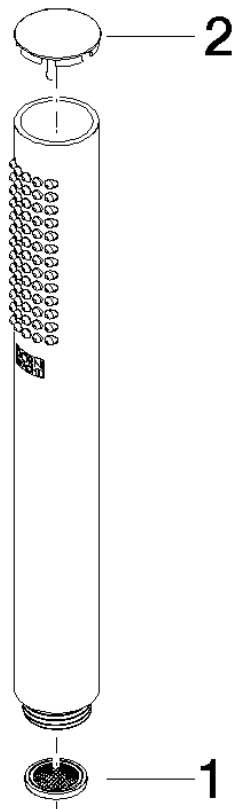

Hand shower FlowReduce - Champagne (22kt Gold)

IMO

28 019 979

- COMPACT RAIN, max. flow rate 6.8 l/min (at 3 bar)
- with anti-scale system
- 1/2" connection
- This product can help a building meet the requirements of Green Building Rating Systems, e.g. LEED®, BREEAM®, DGNB

Intrinsic protection against back flow.

Fits: IMO, LULU, MADISON, MEM, TARA, CL.1, LISSÉ, VAIA, META, CYO

	Champagne (22kt Gold)	28 019 979-47 0010
	Chrome	28 019 979-00
	Chrome	28 019 979-00 0010
	Brushed Platinum	28 019 979-06
	Brushed Platinum	28 019 979-06 0010
	Platinum	28 019 979-08
	Platinum	28 019 979-08 0010
	Dark Chrome	28 019 979-19
	Dark Chrome	28 019 979-19 0010
	Light Gold	28 019 979-26 0010
	Light Gold	28 019 979-26
	Brushed Light Gold	28 019 979-27 0010
	Brushed Light Gold	28 019 979-27
	Brushed Durabrass (23kt Gold)	28 019 979-28
	Brushed Durabrass (23kt Gold)	28 019 979-28 0010
	Matte Black	28 019 979-33
	Matte Black	28 019 979-33 0010
	Brushed Bronze	28 019 979-42
	Brushed Bronze	28 019 979-42 0010
	Brushed Champagne (22kt Gold)	28 019 979-46
	Brushed Champagne (22kt Gold)	28 019 979-46 0010
	Champagne (22kt Gold)	28 019 979-47
	Brushed Chrome	28 019 979-93
	Brushed Chrome	28 019 979-93 0010
	Brushed Dark Platinum	28 019 979-99
	Brushed Dark Platinum	28 019 979-99 0010

Hand shower FlowReduce - Champagne (22kt Gold)

IMO

28 019 979

28 019 979

mm [inches]

Flow rate chart

Certificates

LGA_29985.

28 019 979

Parts for other finishes can be found here: [Chrome](#)

Spare parts list

No.	Item Number	Name	Quantity used	Delivery time
1	09 23 01 039 90	sieve	1	2
2	09 21 02 153-47	cap	1	30