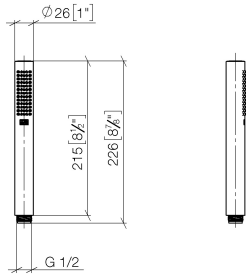

Hand shower - Brushed Chrome

IMO

28 019 979

- COMPACT RAIN, max. flow rate 15 l/min (at 3 bar)
- with anti-scale system
- 1/2" connection
- WRAS 2112017

Intrinsic protection against back flow.

Fits: IMO, LULU, MADISON, MEM, TARA, CL.1, LISSÉ, VAIA, META, CYO

Hand shower - Brushed Chrome

IMO

28 019 979

28 019 979

mm [inches]

Flow rate chart

Certificates

LGA_29985.