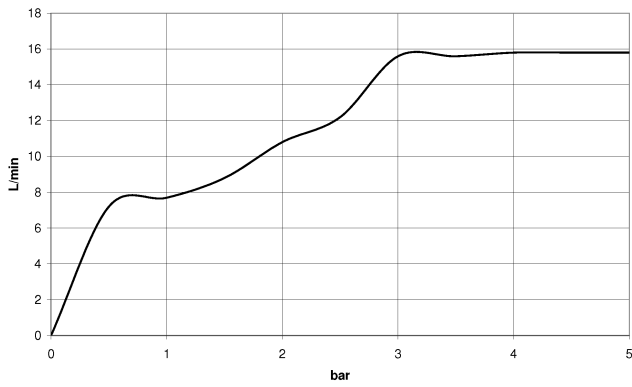

Hand shower - Brushed Chrome

IMO

28 019 979

- COMPACT RAIN, max. flow rate 15 l/min (at 3 bar)
- with anti-scale system
- 1/2" connection
- WRAS 2112017

Intrinsic protection against back flow.

Fits: IMO, LULU, MADISON, MEM, TARA, CL.1, LISSÉ, VAIA, META, CYO

Hand shower - Brushed Chrome

IMO

28 019 979

28 019 979

mm [inches]

Flow rate chart

Certificates

LGA_29985.