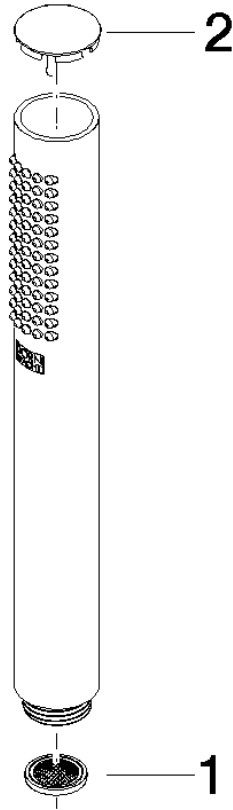

Hand shower - Brushed Dark Platinum

IMO

28 019 979 Product version from 4/1/2024

- COMPACT RAIN, max. flow rate 15 l/min (at 3 bar)
- with anti-scale system
- 1/2" connection
- WRAS

Intrinsic protection against back flow.

	Brushed Dark Platinum	28 019 979-99
	Light Gold	28 019 979-26

Fits: IMO, LULU, MADISON, MEM, TARA, CL.1, LISSÉ, VAIA, META, CYO

28 019 979 Product version from 4/1/2024

mm [inches]

Flow rate chart

Codes & Standards

28 019 979 Product version from 4/1/2024

Certificates

LGA_29

DVGW_DW-
6517DN0

WRAS_2112

28 019 979 Product version from 4/1/2024

Parts for other finishes can be found here: Light Gold

Spare parts list

No.	Item Number	Name	Quantity used	Delivery time
1	09 23 01 039 90	sieve	1	2
2	09 21 02 153-99	cap	1	30