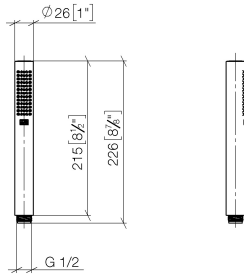

Hand shower - Brushed Dark Platinum

IMO

28 019 979 Product version from 4/1/2024

- COMPACT RAIN, max. flow rate 15 l/min (at 3 bar)
- with anti-scale system
- 1/2" connection
- WRAS

Intrinsic protection against back flow.

	Brushed Dark Platinum	28 019 979-99
	Light Gold	28 019 979-26

Fits: IMO, LULU, MADISON, MEM, TARA, CL.1, LISSÉ, VAIA, META, CYO

28 019 979 Product version from 4/1/2024

mm [inches]

Flow rate chart

Codes & Standards