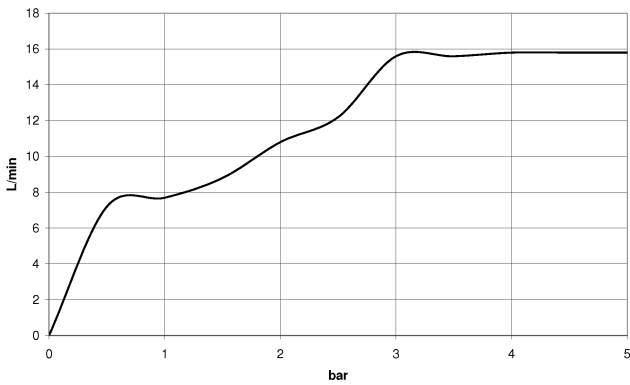

Hand shower - Brushed Dark Platinum

IMO

28 019 979 Product version from 4/1/2024

- COMPACT RAIN, max. flow rate 15 l/min (at 3 bar)
- with anti-scale system
- 1/2" connection
- WRAS

Intrinsic protection against back flow.

	Brushed Dark Platinum	28 019 979-99
	Light Gold	28 019 979-26

Fits: IMO, LULU, MADISON, MEM, TARA, CL.1, LISSÉ, VAIA, META, CYO

28 019 979 Product version from 4/1/2024

mm [inches]

Flow rate chart

Codes & Standards