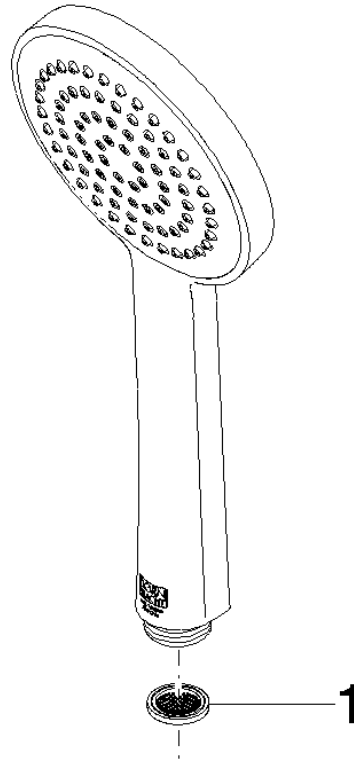

28 025 979

- spray head Ø 100mm
- COMPACT RAIN, max. flow rate 5 l/min (at 3 bar)
- with anti-scale system
- 1/2" connection
- This product can help a building meet the requirements of Green Building Rating Systems, e.g. LEED®, BREEAM®, DGNB

Intrinsic protection against back flow.

Fits: IMO, LULU, MADISON, MEM, TARA, CL.1, LISSÉ, VAIA, META, CYO

	Platinum	28 025 979-08 0010
	Chrome	28 025 979-00 0010
	Brushed Platinum	28 025 979-06 0010
	Dark Chrome	28 025 979-19 0010
	Light Gold	28 025 979-26 0010
	Brushed Durabronze (23kt Gold)	28 025 979-28 0010
	Matte Black	28 025 979-33 0010
	Brushed Champagne (22kt Gold)	28 025 979-46 0010
	Champagne (22kt Gold)	28 025 979-47 0010
	Brushed Chrome	28 025 979-93 0010
	Brushed Dark Platinum	28 025 979-99 0010

28 025 979

mm [inches]

Flow rate chart

28 025 979

Product version from 4/1/2023

Parts for other
finishes can be found
here: [Chrome](#)

SERIES-VARIOUS Hand shower - Platinum

IMO