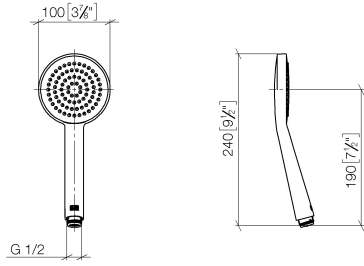

28 025 979

- spray head Ø 100mm
- COMPACT RAIN, max. flow rate 5 l/min (at 3 bar)
- with anti-scale system
- 1/2" connection
- This product can help a building meet the requirements of Green Building Rating Systems, e.g. LEED®, BREEAM®, DGNB

Intrinsic protection against back flow.

Fits: IMO, LULU, MADISON, MEM, TARA, CL.1, LISSÉ, VAIA, META, CYO

	Matte Black	28 025 979-33 0010
	Chrome	28 025 979-00 0010
	Brushed Platinum	28 025 979-06 0010
	Platinum	28 025 979-08 0010
	Dark Chrome	28 025 979-19 0010
	Light Gold	28 025 979-26 0010
	Brushed Durabronze (23kt Gold)	28 025 979-28 0010
	Brushed Champagne (22kt Gold)	28 025 979-46 0010
	Champagne (22kt Gold)	28 025 979-47 0010
	Brushed Chrome	28 025 979-93 0010
	Brushed Dark Platinum	28 025 979-99 0010

28 025 979

mm [inches]

Flow rate chart

28 025 979

Product version from 4/1/2023

Parts for other
finishes can be found
here: [Chrome](#)

SERIES-VARIOUS Hand shower - Matte Black

IMO