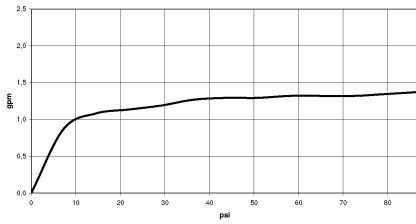

28 025 979

- spray head Ø 100mm
- COMPACT RAIN, max. flow rate 5 l/min (at 3 bar)
- with anti-scale system
- 1/2" connection
- This product can help a building meet the requirements of Green Building Rating Systems, e.g. LEED®, BREEAM®, DGNB

Intrinsic protection against back flow.

Fits: IMO, LULU, MADISON, MEM, TARA, CL.1, LISSÉ, VAIA, META, CYO

	Matte Black	28 025 979-33 0010
	Chrome	28 025 979-00 0010
	Brushed Platinum	28 025 979-06 0010
	Platinum	28 025 979-08 0010
	Dark Chrome	28 025 979-19 0010
	Light Gold	28 025 979-26 0010
	Brushed Durabronze (23kt Gold)	28 025 979-28 0010
	Brushed Champagne (22kt Gold)	28 025 979-46 0010
	Champagne (22kt Gold)	28 025 979-47 0010
	Brushed Chrome	28 025 979-93 0010
	Brushed Dark Platinum	28 025 979-99 0010

28 025 979

mm [inches]

Flow rate chart

28 025 979

Product version from 4/1/2023

Parts for other
finishes can be found
here: [Chrome](#)

SERIES-VARIOUS Hand shower - Matte Black

IMO