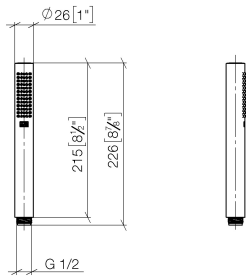

SERIES-VARIOUS Hand shower - Brushed Platinum

IMO

28 029 979 Product version from 4/1/2024

- COMPACT RAIN, max. flow rate 15 l/min (at 3 bar)
- with anti-scale system
- 1/2" connection

Intrinsic protection against back flow.

Fits: IMO, LULU, MADISON, MEM, TARA, CL.1, LISSÉ, VAIA, META, CYO

	Brushed Platinum	28 029 979-06
	Chrome	28 029 979-00
	Chrome	28 029 979-00 0010
	Brushed Platinum	28 029 979-06 0010
	Platinum	28 029 979-08 0010
	Platinum	28 029 979-08
	Dark Chrome	28 029 979-19 0010
	Dark Chrome	28 029 979-19
	Light Gold	28 029 979-26 0010
	Light Gold	28 029 979-26
	Brushed Light Gold	28 029 979-27 0010
	Brushed Light Gold	28 029 979-27
	Brushed Durabrass (23kt Gold)	28 029 979-28
	Brushed Durabrass (23kt Gold)	28 029 979-28 0010
	Matte Black	28 029 979-33 0010
	Matte Black	28 029 979-33
	Brushed Champagne (22kt Gold)	28 029 979-46 0010
	Brushed Champagne (22kt Gold)	28 029 979-46
	Champagne (22kt Gold)	28 029 979-47 0010
	Champagne (22kt Gold)	28 029 979-47
	Brushed Chrome	28 029 979-93
	Brushed Chrome	28 029 979-93 0010
	Brushed Dark Platinum	28 029 979-99 0010
	Brushed Dark Platinum	28 029 979-99

SERIES-VARIOUS Hand shower - Brushed Platinum

IMO

28 029 979 Product version from 4/1/2024

28 029 979 Product version from 4/1/2024

mm [inches]

Flow rate chart

28 029 979 Product version from 4/1/2024

Parts for other finishes can be found here: [Chrome](#)