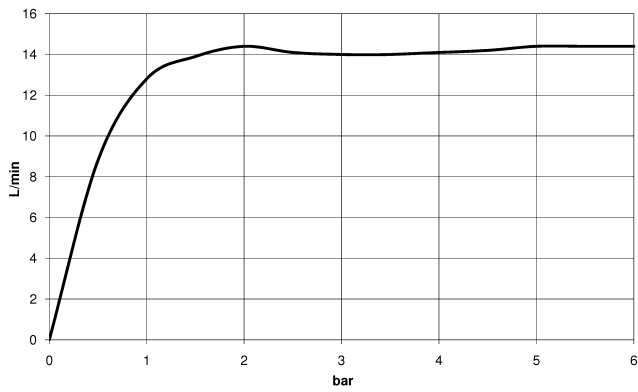

SERIES-VARIOUS Hand shower - Dark Chrome

IMO

28 029 979 Product version from 4/1/2024

- COMPACT RAIN, max. flow rate 15 l/min (at 3 bar)
- with anti-scale system
- 1/2" connection

Intrinsic protection against back flow.

SERIES-VARIOUS Hand shower - Dark Chrome

IMO

28 029 979 Product version from 4/1/2024

28 029 979 Product version from 4/1/2024

mm [inches]

Flow rate chart

28 029 979 Product version from 4/1/2024

Parts for other finishes can be found here: [Chrome](#)