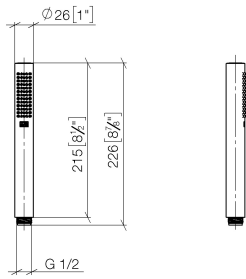

SERIES-VARIOUS Hand shower - Dark Chrome

IMO

28 029 979 Product version from 4/1/2024

- COMPACT RAIN, max. flow rate 15 l/min (at 3 bar)
- with anti-scale system
- 1/2" connection

Intrinsic protection against back flow.

Fits: IMO, LULU, MADISON, MEM, TARA, CL.1, LISSÉ, VAIA, META, CYO

	Dark Chrome	28 029 979-19
	Chrome	28 029 979-00
	Chrome	28 029 979-00 0010
	Brushed Platinum	28 029 979-06 0010
	Brushed Platinum	28 029 979-06
	Platinum	28 029 979-08 0010
	Platinum	28 029 979-08
	Dark Chrome	28 029 979-19 0010
	Light Gold	28 029 979-26 0010
	Light Gold	28 029 979-26
	Brushed Light Gold	28 029 979-27 0010
	Brushed Light Gold	28 029 979-27
	Brushed Durabrass (23kt Gold)	28 029 979-28
	Brushed Durabrass (23kt Gold)	28 029 979-28 0010
	Matte Black	28 029 979-33 0010
	Matte Black	28 029 979-33
	Brushed Champagne (22kt Gold)	28 029 979-46 0010
	Brushed Champagne (22kt Gold)	28 029 979-46
	Champagne (22kt Gold)	28 029 979-47 0010
	Champagne (22kt Gold)	28 029 979-47
	Brushed Chrome	28 029 979-93
	Brushed Chrome	28 029 979-93 0010
	Brushed Dark Platinum	28 029 979-99 0010
	Brushed Dark Platinum	28 029 979-99

SERIES-VARIOUS Hand shower - Dark Chrome

IMO

28 029 979 Product version from 4/1/2024

28 029 979 Product version from 4/1/2024

mm [inches]

Flow rate chart

28 029 979 Product version from 4/1/2024

Parts for other finishes can be found here: [Chrome](#)