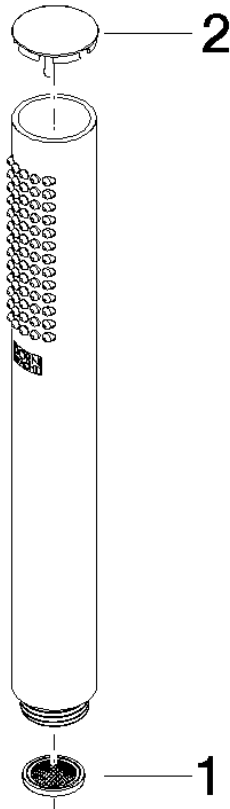

SERIES-VARIOUS Hand shower - Light Gold

IMO

28 029 979

- COMPACT RAIN, max. flow rate 6.8 l/min (at 3 bar)
- with anti-scale system
- 1/2" connection
- This product can help a building meet the requirements of Green Building Rating Systems, e.g. LEED®, BREEAM®, DGNB

Intrinsic protection against back flow.

Fits: IMO, LULU, MADISON, MEM, TARA, CL.1, LISSÉ, VAIA, META, CYO

	Light Gold	28 029 979-26 0010
	Chrome	28 029 979-00
	Chrome	28 029 979-00 0010
	Brushed Platinum	28 029 979-06 0010
	Brushed Platinum	28 029 979-06
	Platinum	28 029 979-08 0010
	Platinum	28 029 979-08
	Dark Chrome	28 029 979-19 0010
	Dark Chrome	28 029 979-19
	Light Gold	28 029 979-26
	Brushed Durabronze (23kt Gold)	28 029 979-28 0010
	Brushed Durabronze (23kt Gold)	28 029 979-28
	Matte Black	28 029 979-33 0010
	Matte Black	28 029 979-33
	Brushed Champagne (22kt Gold)	28 029 979-46
	Brushed Champagne (22kt Gold)	28 029 979-46 0010
	Champagne (22kt Gold)	28 029 979-47
	Champagne (22kt Gold)	28 029 979-47 0010
	Brushed Chrome	28 029 979-93
	Brushed Chrome	28 029 979-93 0010
	Brushed Dark Platinum	28 029 979-99 0010
	Brushed Dark Platinum	28 029 979-99

28 029 979

mm [inches]

Flow rate chart

28 029 979

Product version from 4/1/2024

Parts for other
finishes can be found
here: [Chrome](#)

SERIES-VARIOUS Hand shower - Light Gold

IMO

28 029 979

Spare parts list

Product version from 4/1/2024

No.	Item Number	Name	Quantity used	Delivery time
	09 23 01 039 90	sieve	2	2