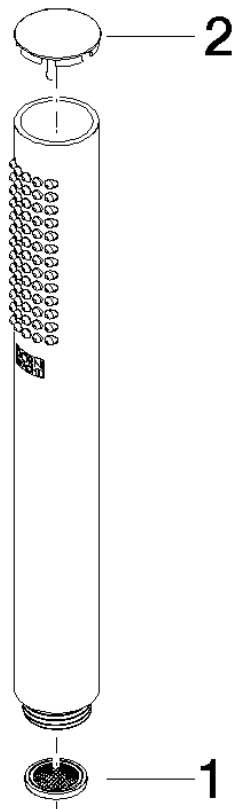

SERIES-VARIOUS Hand shower - Brushed Light Gold

IMO

28 029 979 Product version from 4/1/2024

- COMPACT RAIN, max. flow rate 15 l/min (at 3 bar)
- with anti-scale system
- 1/2" connection

Intrinsic protection against back flow.

Fits: IMO, LULU, MADISON, MEM, TARA, CL.1, LISSÉ, VAIA, META, CYO

	Brushed Light Gold	28 029 979-27
	Chrome	28 029 979-00
	Chrome	28 029 979-00 0010
	Brushed Platinum	28 029 979-06 0010
	Brushed Platinum	28 029 979-06
	Platinum	28 029 979-08 0010
	Platinum	28 029 979-08
	Dark Chrome	28 029 979-19 0010
	Dark Chrome	28 029 979-19
	Light Gold	28 029 979-26 0010
	Light Gold	28 029 979-26
	Brushed Light Gold	28 029 979-27 0010
	Brushed Durabrass (23kt Gold)	28 029 979-28
	Brushed Durabrass (23kt Gold)	28 029 979-28 0010
	Matte Black	28 029 979-33 0010
	Matte Black	28 029 979-33
	Brushed Champagne (22kt Gold)	28 029 979-46 0010
	Brushed Champagne (22kt Gold)	28 029 979-46
	Champagne (22kt Gold)	28 029 979-47 0010
	Champagne (22kt Gold)	28 029 979-47
	Brushed Chrome	28 029 979-93
	Brushed Chrome	28 029 979-93 0010
	Brushed Dark Platinum	28 029 979-99 0010
	Brushed Dark Platinum	28 029 979-99

SERIES-VARIOUS Hand shower - Brushed Light Gold

IMO

28 029 979 Product version from 4/1/2024

28 029 979 Product version from 4/1/2024

mm [inches]

Flow rate chart

28 029 979 Product version from 4/1/2024

Parts for other finishes can be found here: [Chrome](#)

Spare parts list

No.	Item Number	Name	Quantity used	Delivery time
1	09 23 01 039 90	sieve	1	2
2	09 21 02 153-27	cap	1	60