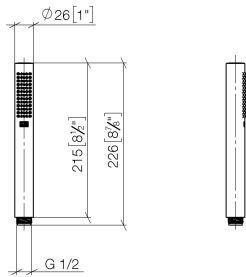

SERIES-VARIOUS Hand shower - Brushed Light Gold

IMO

28 029 979 Product version from 4/1/2024

- COMPACT RAIN, max. flow rate 15 l/min (at 3 bar)
- with anti-scale system
- 1/2" connection

Intrinsic protection against back flow.

Fits: IMO, LULU, MADISON, MEM, TARA, CL.1, LISSÉ, VAIA, META, CYO

	Brushed Light Gold	28 029 979-27
	Chrome	28 029 979-00
	Chrome	28 029 979-00 0010
	Brushed Platinum	28 029 979-06 0010
	Brushed Platinum	28 029 979-06
	Platinum	28 029 979-08 0010
	Platinum	28 029 979-08
	Dark Chrome	28 029 979-19 0010
	Dark Chrome	28 029 979-19
	Light Gold	28 029 979-26 0010
	Light Gold	28 029 979-26
	Brushed Light Gold	28 029 979-27 0010
	Brushed Durabrass (23kt Gold)	28 029 979-28
	Brushed Durabrass (23kt Gold)	28 029 979-28 0010
	Matte Black	28 029 979-33 0010
	Matte Black	28 029 979-33
	Brushed Champagne (22kt Gold)	28 029 979-46 0010
	Brushed Champagne (22kt Gold)	28 029 979-46
	Champagne (22kt Gold)	28 029 979-47 0010
	Champagne (22kt Gold)	28 029 979-47
	Brushed Chrome	28 029 979-93
	Brushed Chrome	28 029 979-93 0010
	Brushed Dark Platinum	28 029 979-99 0010
	Brushed Dark Platinum	28 029 979-99

SERIES-VARIOUS Hand shower - Brushed Light Gold

IMO

28 029 979 Product version from 4/1/2024

28 029 979 Product version from 4/1/2024

mm [inches]

Flow rate chart

28 029 979 Product version from 4/1/2024

Parts for other finishes can be found here: [Chrome](#)