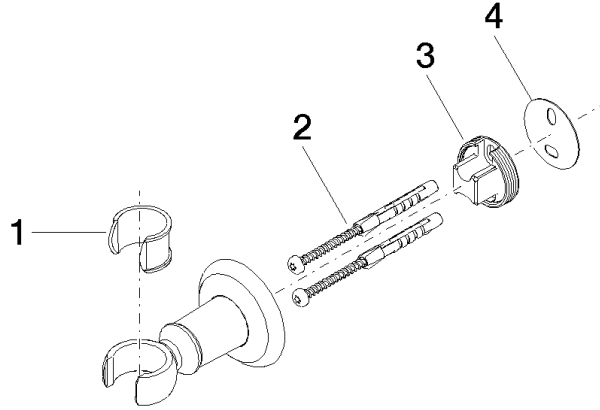

MADISON Wall bracket - Durabronz (23kt Gold)

28 050 361 Product version from 7/3/2016

- rosette Ø 55 mm

	Durabronz (23kt Gold)	28 050 361-09
	Chrome	28 050 361-00
	Brushed Platinum	28 050 361-06
	Platinum	28 050 361-08

MADISON Wall bracket - Durabronz (23kt Gold)

28 050 361 Product version from 7/3/2016

mm [inches]

MADISON Wall bracket - Durabronz (23kt Gold)

28 050 361 Product version from 7/3/2016

Parts for other finishes can be found here: [Chrome](#)

Spare parts list

No.	Item Number	Name	Quantity used	Delivery time
1	90 18 40 035 00 90	sleeve	1	2
2	05 30 31 025 00 90	fixing set	1	2
3	08 17 97 582 90	holder	1	2
4	05 30 11 519 00 90	disc	1	2