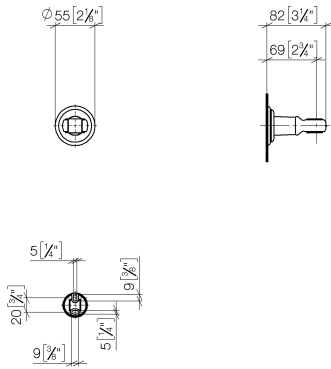

MADISON Wall bracket - Durabronz (23kt Gold)

28 050 361 Product version from 7/3/2016

- rosette Ø 55 mm

	Durabronz (23kt Gold)	28 050 361-09
	Chrome	28 050 361-00
	Brushed Platinum	28 050 361-06
	Platinum	28 050 361-08

MADISON Wall bracket - Durabronz (23kt Gold)

28 050 361 Product version from 7/3/2016

mm [inches]

MADISON Wall bracket - Durabronz (23kt Gold)

28 050 361 Product version from 7/3/2016

Parts for other finishes can be found here: [Chrome](#)

Spare parts list

No.	Item Number	Name	Quantity used	Delivery time
1	90 18 40 035 00 90	sleeve	1	2
2	05 30 31 025 00 90	fixing set	1	2
3	08 17 97 582 90	holder	1	2
4	05 30 11 519 00 90	disc	1	2