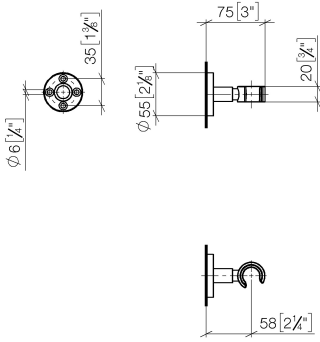

Wall bracket - Light Gold

TARA

28 050 625

• rosette Ø 55 mm

Fits: TARA, META

	Light Gold	28 050 625-26
	Chrome	28 050 625-00
	Brushed Platinum	28 050 625-06
	Dark Chrome	28 050 625-19
	Brushed Light Gold	28 050 625-27
	Brushed Durabronze (23kt Gold)	28 050 625-28
	Matte Black	28 050 625-33
	Brushed Bronze	28 050 625-42
	Brushed Champagne (22kt Gold)	28 050 625-46
	Champagne (22kt Gold)	28 050 625-47
	Brushed Chrome	28 050 625-93
	Brushed Dark Platinum	28 050 625-99

28 050 625

mm [inches]

28 050 625

Product version from 10/1/2023

Parts for other
finishes can be found
here: [Chrome](#)

Wall bracket - Light Gold

TARA

28 050 625

Spare parts list

Product version from 10/1/2023

No.	Item Number	Name	Quantity used	Delivery time
	05 17 62 500 00 90	fixing set	7	2