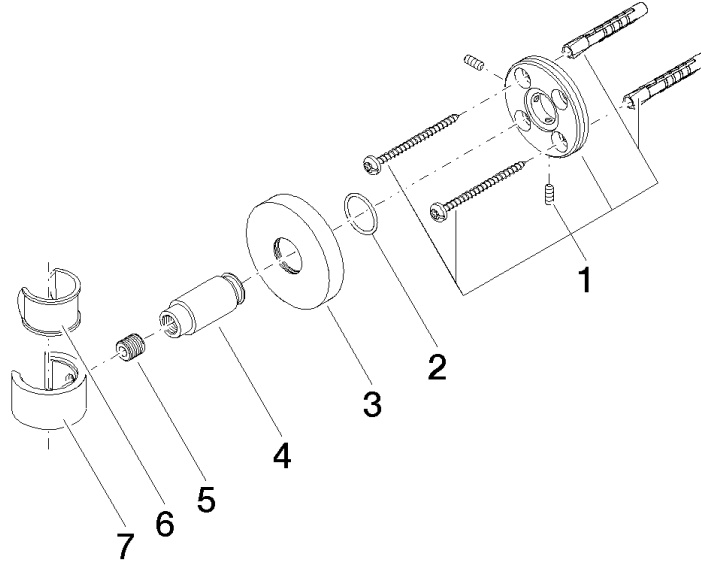

Wall bracket - Light Gold

TARA

28 050 625

• rosette Ø 55 mm

Fits: TARA, META

	Light Gold	28 050 625-26
	Chrome	28 050 625-00
	Brushed Platinum	28 050 625-06
	Dark Chrome	28 050 625-19
	Brushed Light Gold	28 050 625-27
	Brushed Durabronze (23kt Gold)	28 050 625-28
	Matte Black	28 050 625-33
	Brushed Bronze	28 050 625-42
	Brushed Champagne (22kt Gold)	28 050 625-46
	Champagne (22kt Gold)	28 050 625-47
	Brushed Chrome	28 050 625-93
	Brushed Dark Platinum	28 050 625-99

28 050 625

mm [inches]

28 050 625

Product version from 10/1/2023

Parts for other
finishes can be found
here: [Chrome](#)

Wall bracket - Light Gold

TARA

28 050 625

Spare parts list

Product version from 10/1/2023

No.	Item Number	Name	Quantity used	Delivery time
	05 17 62 500 00 90	fixing set	7	2