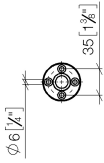

EDITION PRO Wall bracket - Brushed Chrome

28 050 626

• rosette Ø 55 mm

	Brushed Chrome	28 050 626-93
	Chrome	28 050 626-00
	Matte Black	28 050 626-33

EDITION PRO Wall bracket - Brushed Chrome

28 050 626

mm [inches]

EDITION PRO Wall bracket - Brushed Chrome

28 050 626

Parts for other
finishes can be found
here: [Chrome](#)

EDITION PRO Wall bracket - Brushed Chrome

28 050 626

Spare parts list

No.	Item Number	Name	Quantity used	Delivery time
	05 17 62 500 00 90	fixing set	6	2