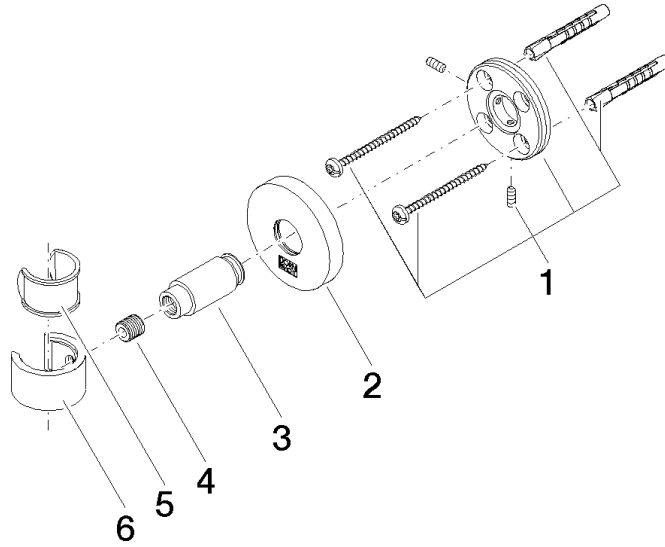

EDITION PRO Wall bracket - Brushed Chrome

28 050 626

• rosette Ø 55 mm

	Brushed Chrome	28 050 626-93
	Chrome	28 050 626-00
	Matte Black	28 050 626-33

EDITION PRO Wall bracket - Brushed Chrome

28 050 626

mm [inches]

EDITION PRO Wall bracket - Brushed Chrome

28 050 626

Parts for other
finishes can be found
here: [Chrome](#)

EDITION PRO Wall bracket - Brushed Chrome

28 050 626

Spare parts list

No.	Item Number	Name	Quantity used	Delivery time
	05 17 62 500 00 90	fixing set	6	2