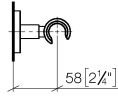

EDITION PRO Wall bracket - Brushed Chrome

28 050 626

• rosette Ø 55 mm

	Brushed Chrome	28 050 626-93
	Chrome	28 050 626-00
	Matte Black	28 050 626-33

EDITION PRO Wall bracket - Brushed Chrome

28 050 626

mm [inches]

EDITION PRO Wall bracket - Brushed Chrome

28 050 626

Parts for other
finishes can be found
here: [Chrome](#)

EDITION PRO Wall bracket - Brushed Chrome

28 050 626

Spare parts list

No.	Item Number	Name	Quantity used	Delivery time
	05 17 62 500 00 90	fixing set	6	2