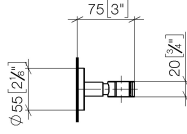

EDITION PRO Wall bracket - Brushed Chrome

28 050 626

• rosette Ø 55 mm

	Brushed Chrome	28 050 626-93
	Chrome	28 050 626-00
	Matte Black	28 050 626-33

EDITION PRO Wall bracket - Brushed Chrome

28 050 626

mm [inches]

EDITION PRO Wall bracket - Brushed Chrome

28 050 626

Parts for other
finishes can be found
here: [Chrome](#)

EDITION PRO Wall bracket - Brushed Chrome

28 050 626

Spare parts list

No.	Item Number	Name	Quantity used	Delivery time
	05 17 62 500 00 90	fixing set	6	2