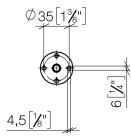

28 050 845 Product version from 3/9/2016 to 3/2/2021

- rosette 60 x 78 mm

	Chrome	28 050 845-00
	Brushed Platinum	28 050 845-06
	Dark Chrome	28 050 845-19
	Brushed Light Gold	28 050 845-27
	Matte Black	28 050 845-33
	Brushed Chrome	28 050 845-93
	Brushed Dark Platinum	28 050 845-99

28 050 845 Product version from 3/9/2016 to 3/2/2021

mm [inches]

28 050 845 Product version from 3/9/2016 to 3/2/2021

Parts for other finishes can be found here: **Brushed**
Platinum

Spare parts list

No.	Item Number	Name	Quantity used	Delivery time
2	09 30 11 041 90	disc	1.00	2
6	09 18 40 078 90	sleeve	1.00	2
5	09 27 84 022-00	rosette	1.00	10
3	09 31 11 026 90	pin	1.00	2
7	09 17 20 035-00	holder	1.00	60
1	05 30 31 025 00 90	fixing set	1.00	2
4	09 30 30 054 90	screw	2.00	2
8	90 31 11 112 00 90	pin	1.00	2