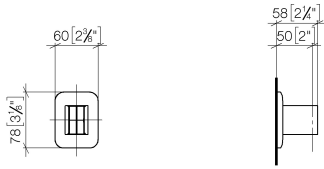

28 050 845 Product version from 3/9/2016 to 3/2/2021

- rosette 60 x 78 mm

	Chrome	28 050 845-00
	Brushed Platinum	28 050 845-06
	Dark Chrome	28 050 845-19
	Brushed Light Gold	28 050 845-27
	Matte Black	28 050 845-33
	Brushed Chrome	28 050 845-93
	Brushed Dark Platinum	28 050 845-99

28 050 845 Product version from 3/9/2016 to 3/2/2021

mm [inches]

28 050 845 Product version from 3/9/2016 to 3/2/2021

Parts for other finishes can be found here: **Brushed**
Platinum

Spare parts list

No.	Item Number	Name	Quantity used	Delivery time
2	09 30 11 041 90	disc	1.00	2
6	09 18 40 078 90	sleeve	1.00	2
5	09 27 84 022-00	rosette	1.00	10
3	09 31 11 026 90	pin	1.00	2
7	09 17 20 035-00	holder	1.00	60
1	05 30 31 025 00 90	fixing set	1.00	2
4	09 30 30 054 90	screw	2.00	2
8	90 31 11 112 00 90	pin	1.00	2