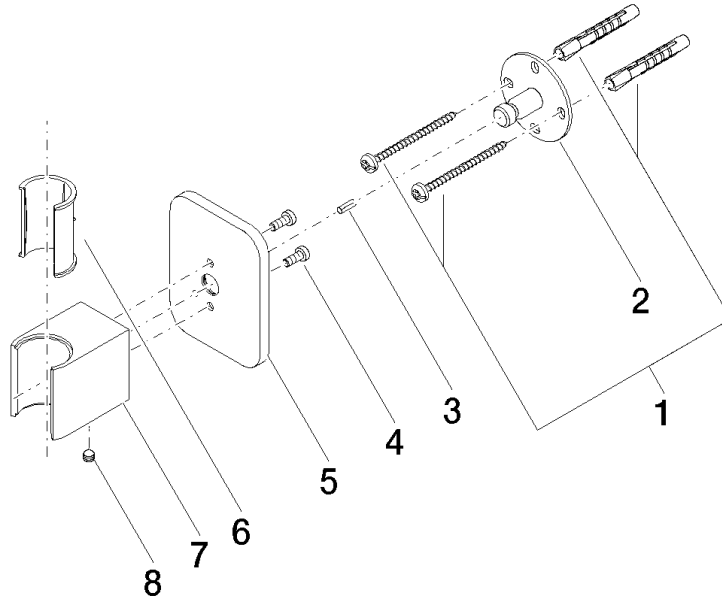

28 050 845 Product version from 3/9/2016 to 3/2/2021

- rosette 60 x 78 mm

	Chrome	28 050 845-00
	Brushed Platinum	28 050 845-06
	Dark Chrome	28 050 845-19
	Brushed Light Gold	28 050 845-27
	Matte Black	28 050 845-33
	Brushed Chrome	28 050 845-93
	Brushed Dark Platinum	28 050 845-99

28 050 845 Product version from 3/9/2016 to 3/2/2021

mm [inches]

28 050 845 Product version from 3/9/2016 to 3/2/2021

Parts for other finishes can be found here: **Brushed**
Platinum

Spare parts list

No.	Item Number	Name	Quantity used	Delivery time
2	09 30 11 041 90	disc	1.00	2
6	09 18 40 078 90	sleeve	1.00	2
5	09 27 84 022-00	rosette	1.00	10
3	09 31 11 026 90	pin	1.00	2
7	09 17 20 035-00	holder	1.00	60
1	05 30 31 025 00 90	fixing set	1.00	2
4	09 30 30 054 90	screw	2.00	2
8	90 31 11 112 00 90	pin	1.00	2