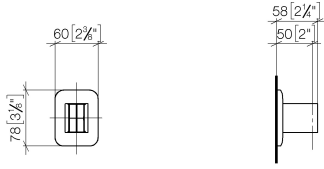

28 050 845

- rosette 60 x 78 mm

|  |                       |               |
|--|-----------------------|---------------|
|  | Brushed Platinum      | 28 050 845-06 |
|  | Chrome                | 28 050 845-00 |
|  | Dark Chrome           | 28 050 845-19 |
|  | Brushed Light Gold    | 28 050 845-27 |
|  | Matte Black           | 28 050 845-33 |
|  | Brushed Chrome        | 28 050 845-93 |
|  | Brushed Dark Platinum | 28 050 845-99 |

28 050 845

mm [inches]

28 050 845

Product version from 3/9/2016 to 3/2/2021

**Product version from 3/2/2021**

Parts for other  
finishes can be found  
here: [Chrome](#)