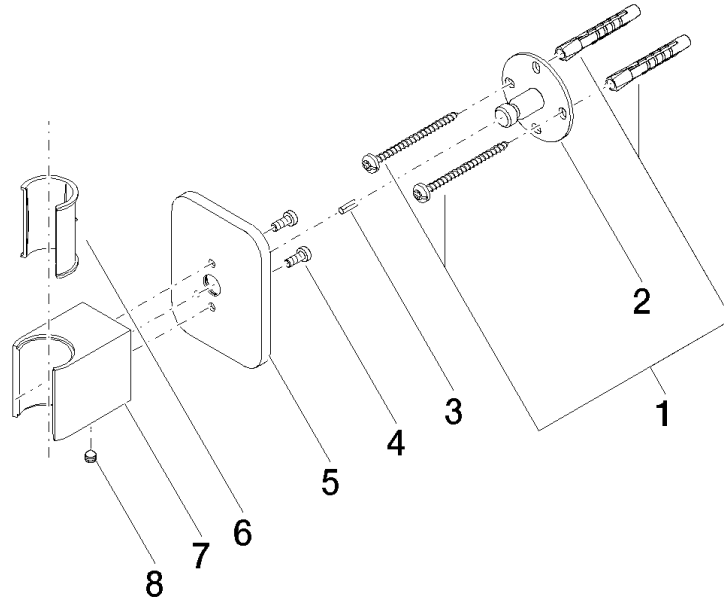

28 050 845

- rosette 60 x 78 mm

|  |                       |               |
|--|-----------------------|---------------|
|  | Brushed Platinum      | 28 050 845-06 |
|  | Chrome                | 28 050 845-00 |
|  | Dark Chrome           | 28 050 845-19 |
|  | Brushed Light Gold    | 28 050 845-27 |
|  | Matte Black           | 28 050 845-33 |
|  | Brushed Chrome        | 28 050 845-93 |
|  | Brushed Dark Platinum | 28 050 845-99 |

28 050 845

mm [inches]

28 050 845

Product version from 3/9/2016 to 3/2/2021

**Product version from 3/2/2021**

Parts for other  
finishes can be found  
here: [Chrome](#)

## LISSÉ Wall bracket - Brushed Platinum

LISSÉ

28 050 845