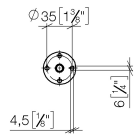

28 050 845

- rosette 60 x 78 mm

|  |                       |               |
|--|-----------------------|---------------|
|  | Brushed Platinum      | 28 050 845-06 |
|  | Chrome                | 28 050 845-00 |
|  | Dark Chrome           | 28 050 845-19 |
|  | Brushed Light Gold    | 28 050 845-27 |
|  | Matte Black           | 28 050 845-33 |
|  | Brushed Chrome        | 28 050 845-93 |
|  | Brushed Dark Platinum | 28 050 845-99 |

28 050 845

mm [inches]

28 050 845

Product version from 3/9/2016 to 3/2/2021

**Product version from 3/2/2021**

Parts for other  
finishes can be found  
here: [Chrome](#)